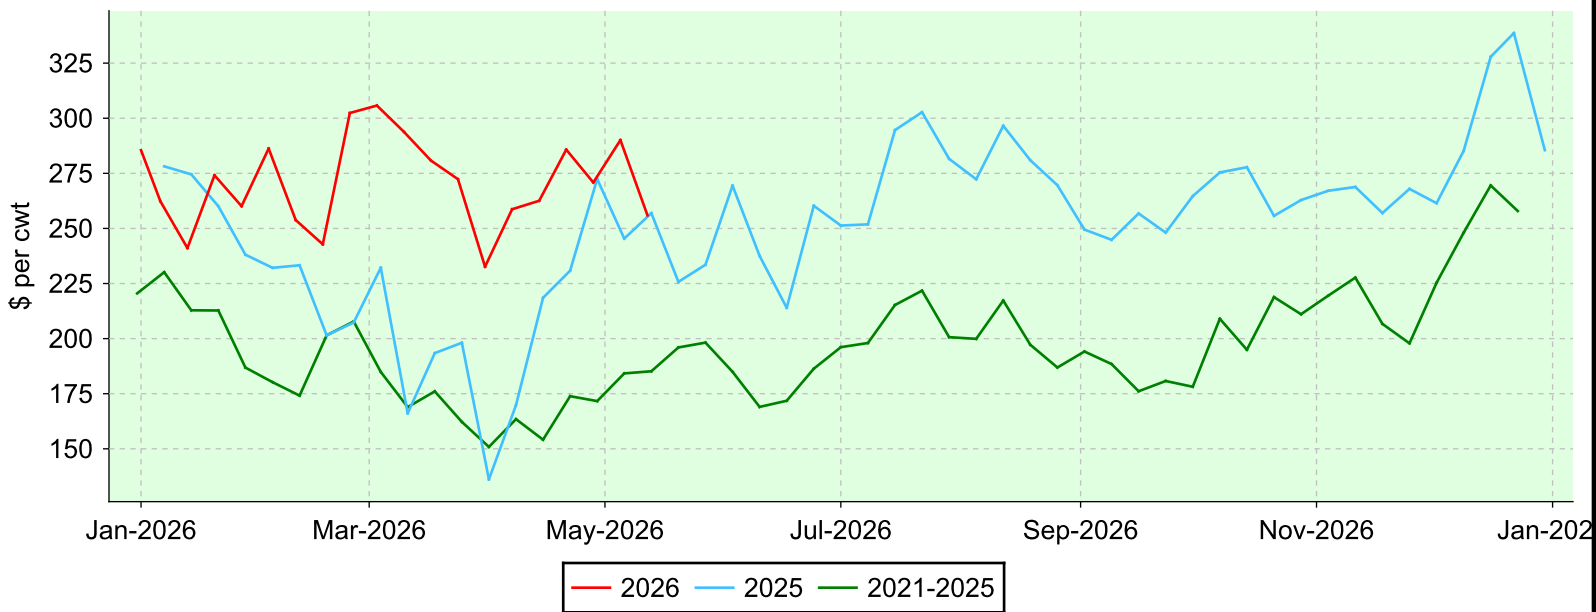

Sheep (all weights)

OLEX, Tuesday sales.

Average Price

Volume