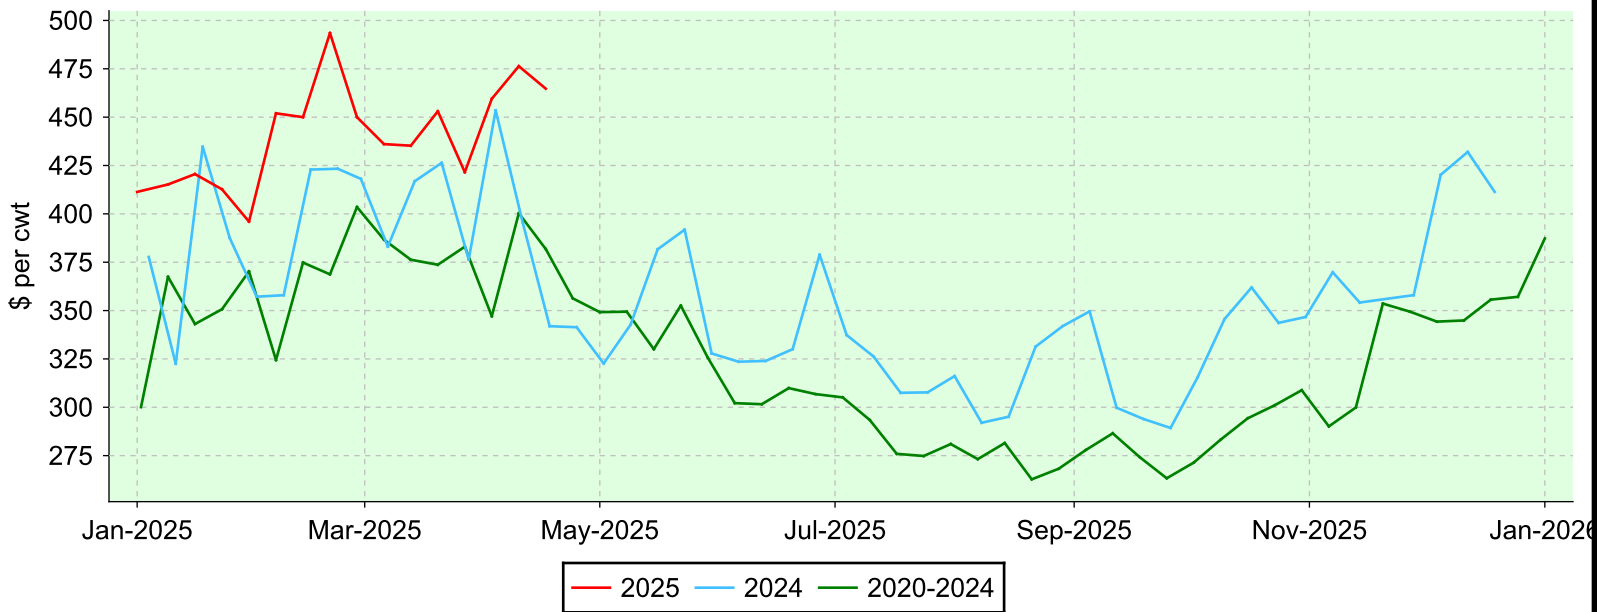

# Lambs 65-79 lbs.

Brussels, Thursday sales.

## Average Price

## Volume