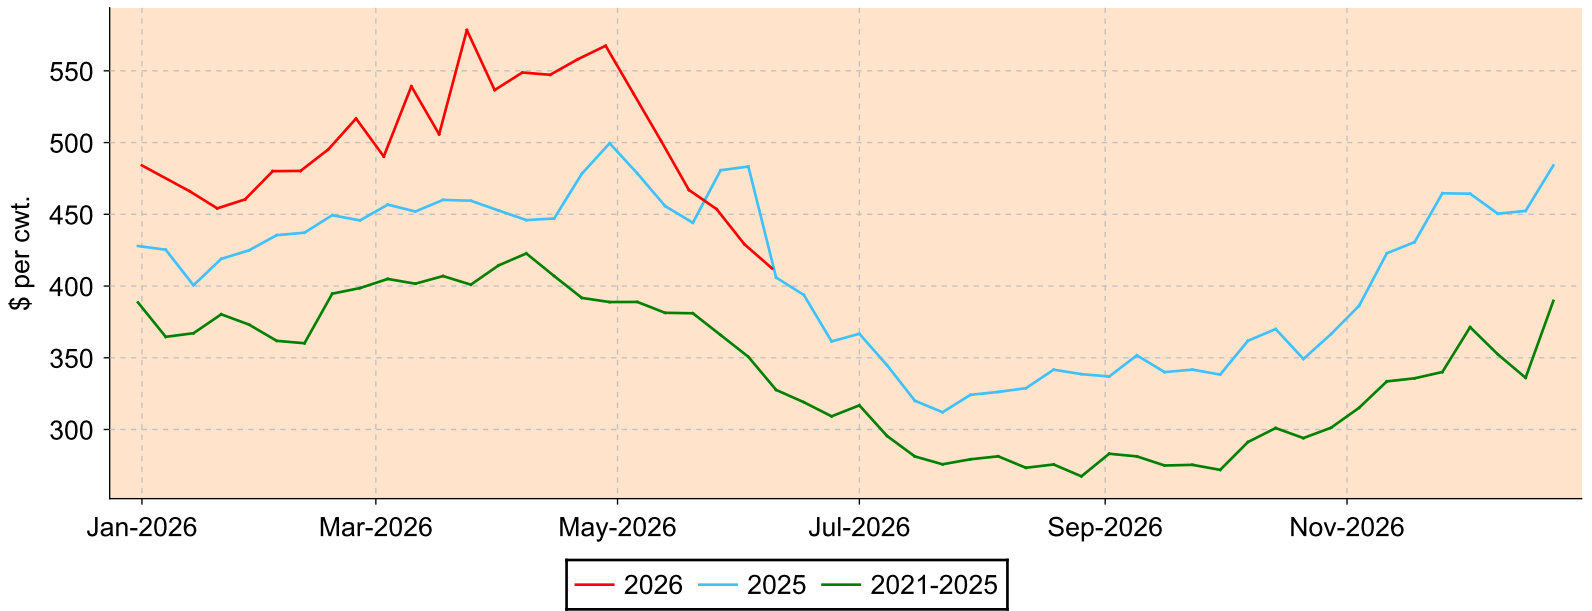

Lambs 65-79 lbs.

All sales from all reporting markets

Average Weekly Price

Weekly Volume