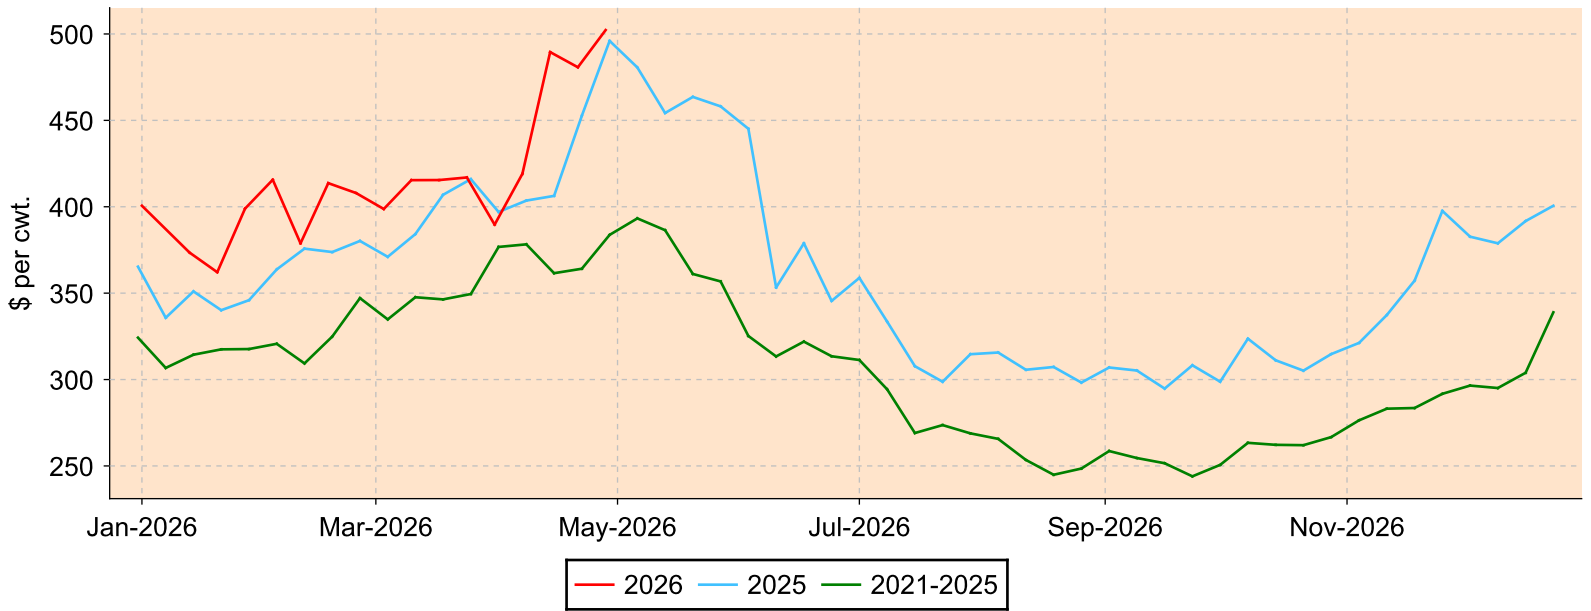

Lambs 95-109 lbs.

All sales from all reporting markets

Average Weekly Price

Weekly Volume