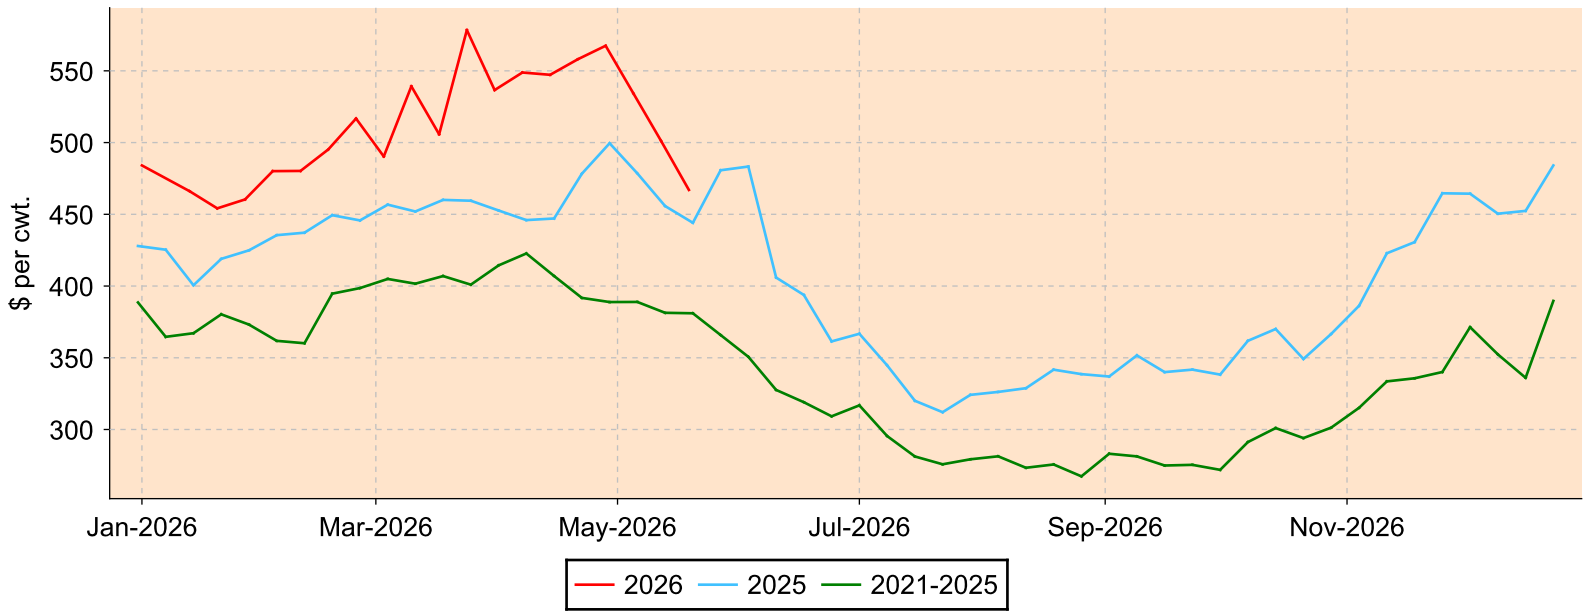

Lambs 65-79 lbs.

All sales from all reporting markets

Average Weekly Price

Weekly Volume