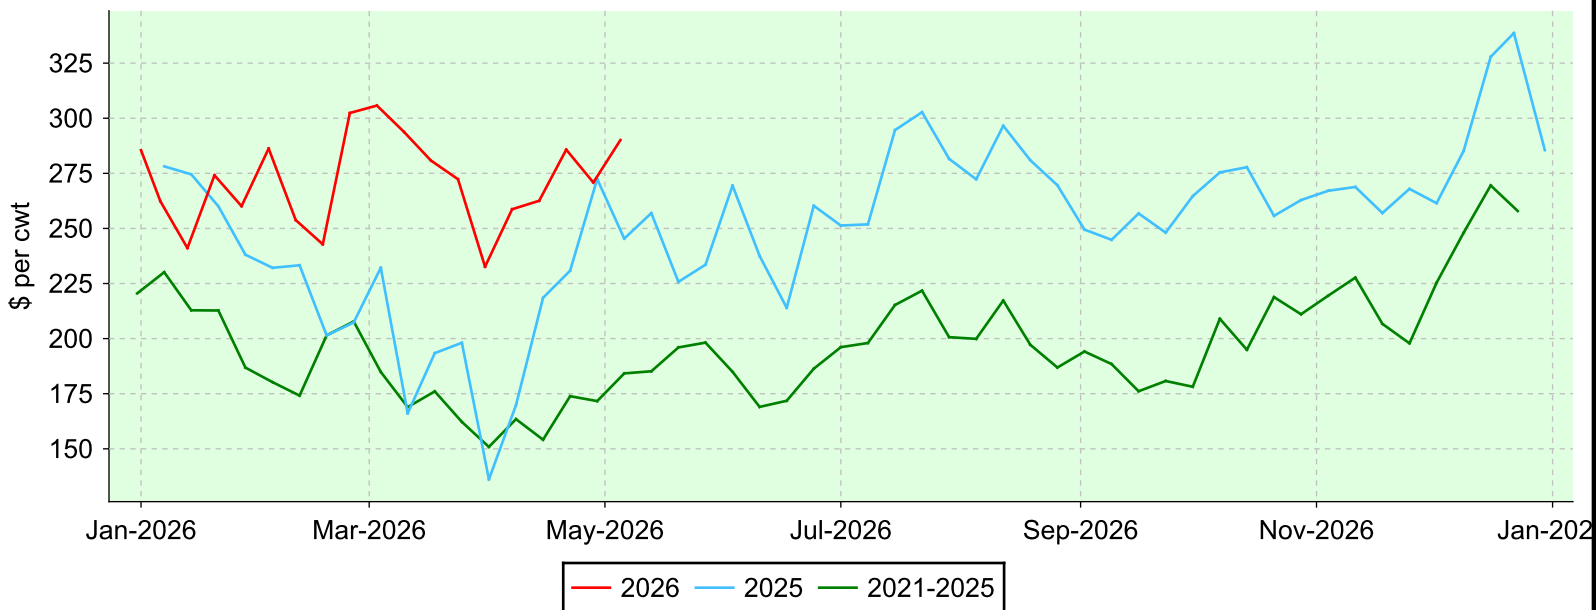

Sheep (all weights)

OLEX, Tuesday sales.

Average Price

Volume