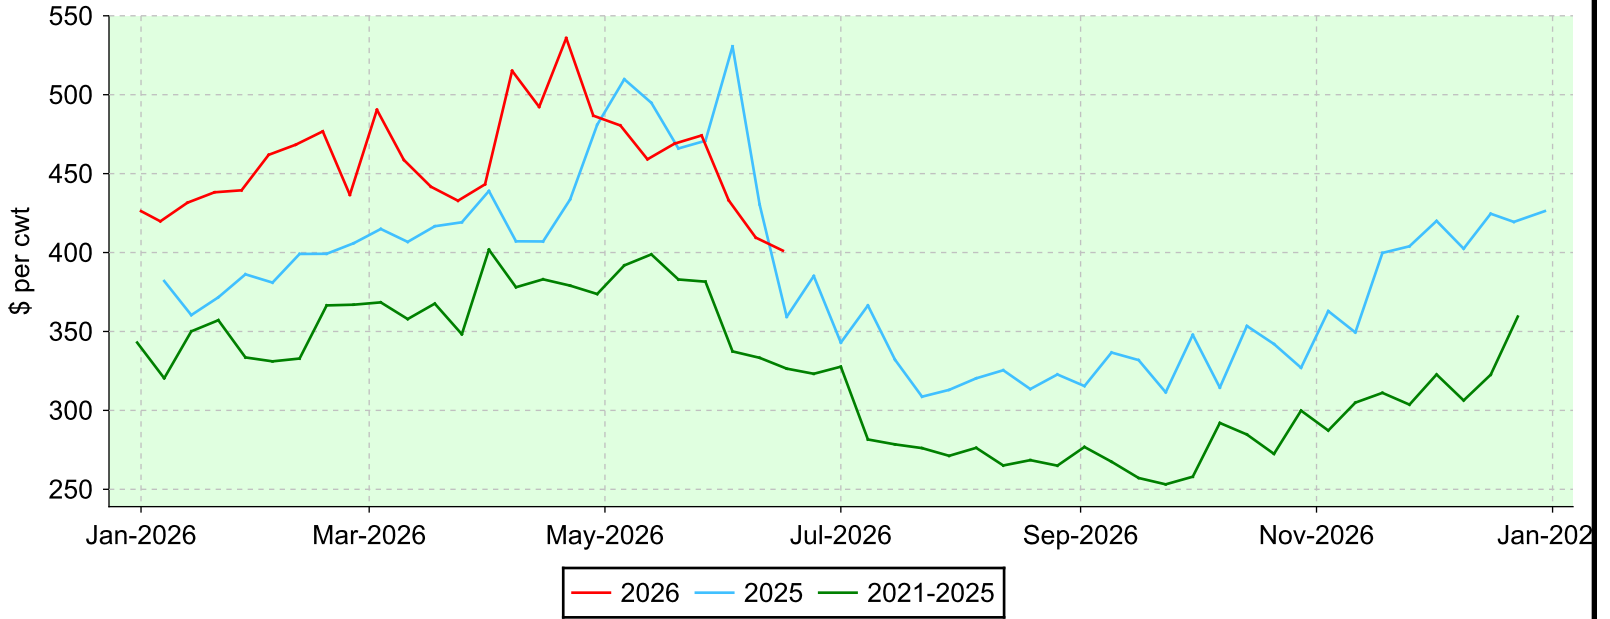

Lambs 80-94 lbs.

OLEX, Tuesday sales.

Average Price

Volume