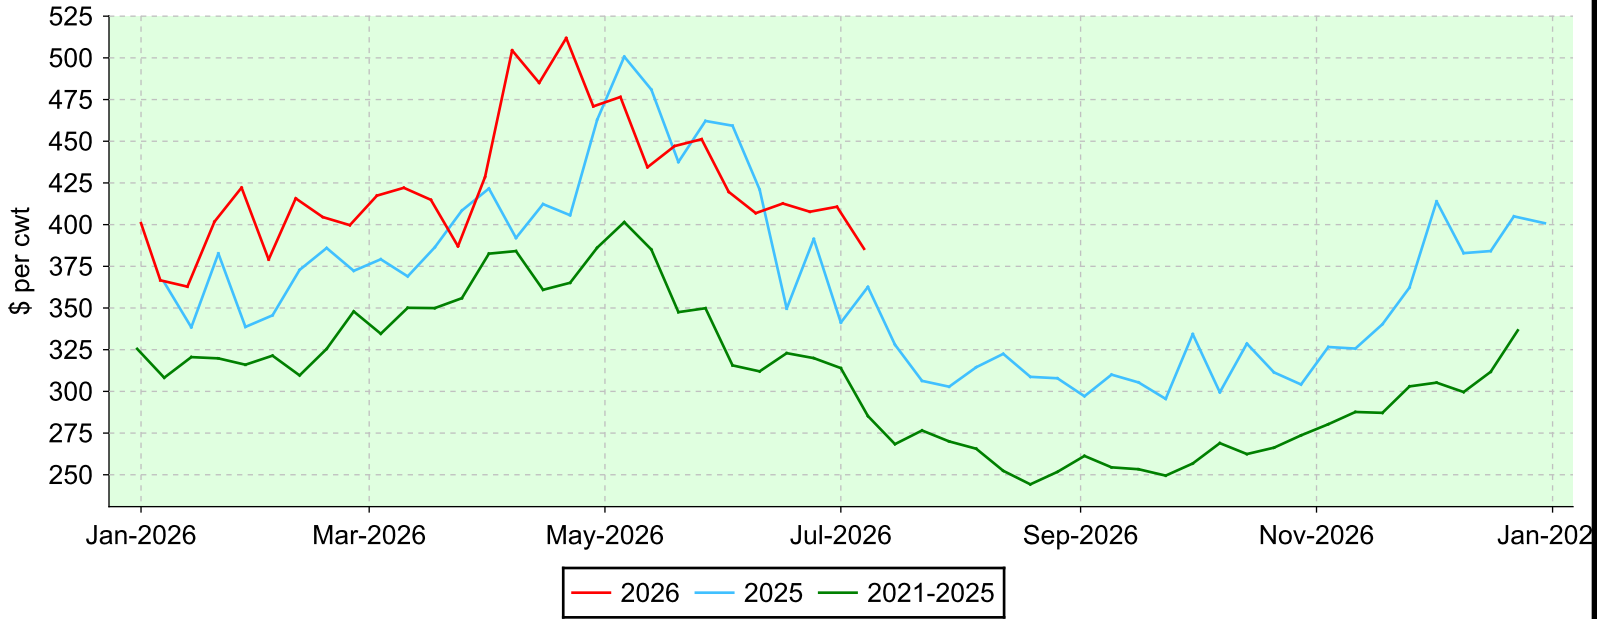

Lambs 95-109 lbs.

OLEX, Tuesday sales.

Average Price

Volume