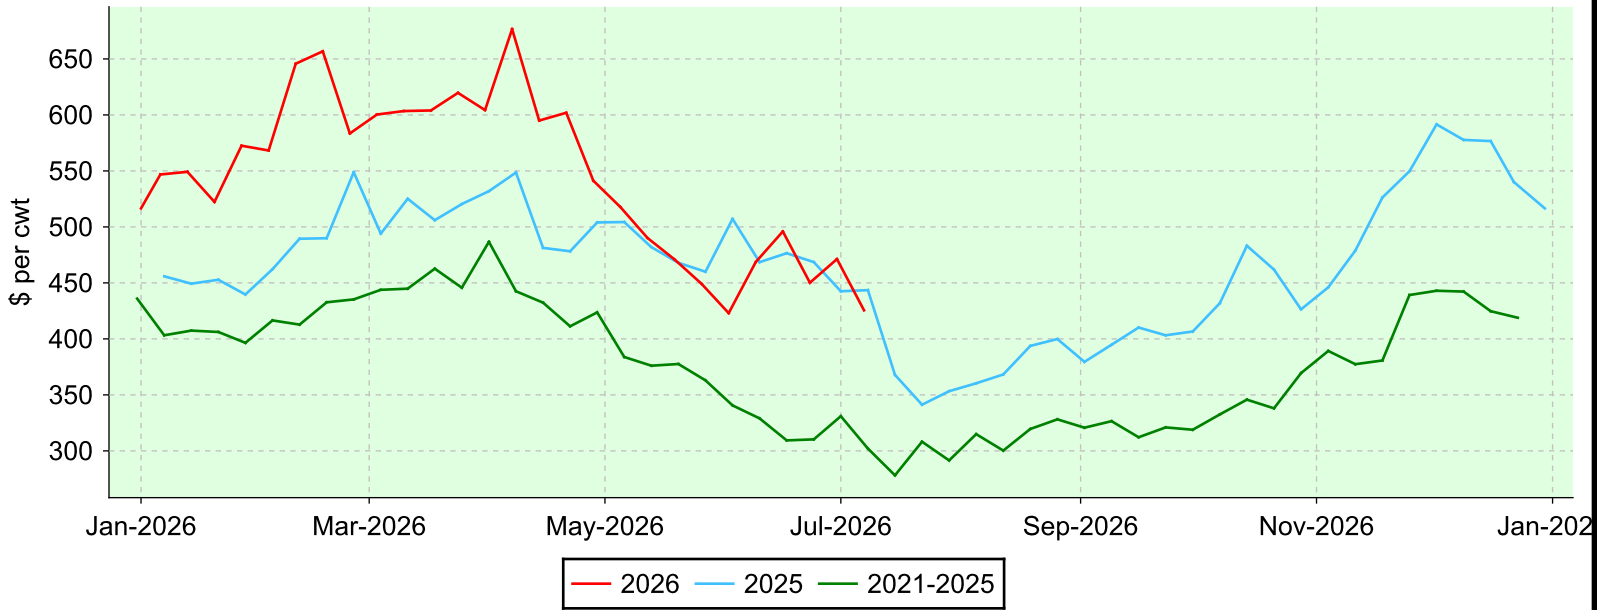

Lambs 50-64 lbs.

OLEX, Tuesday sales.

Average Price

Volume