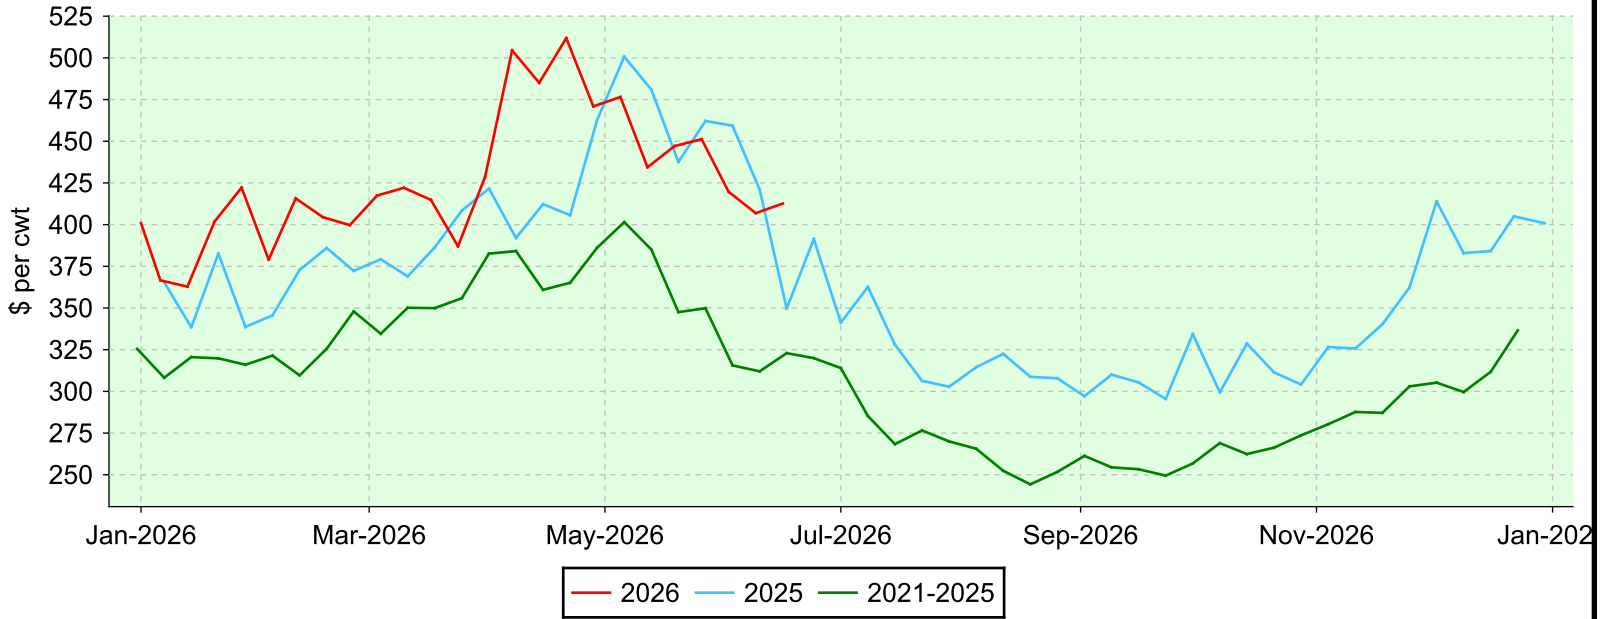

Lambs 95-109 lbs.

OLEX, Tuesday sales.

Average Price

Volume