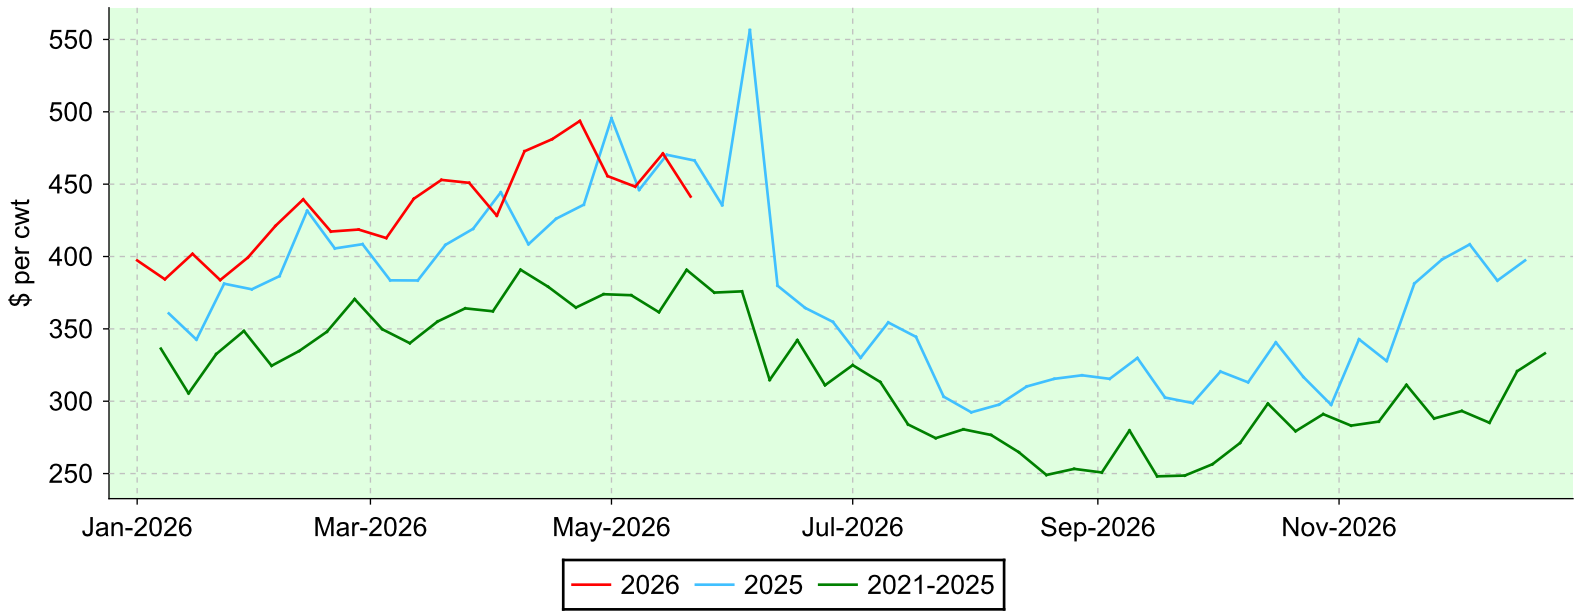

Lambs 80-94 lbs.

Brussels, Thursday sales.

Average Price

Volume