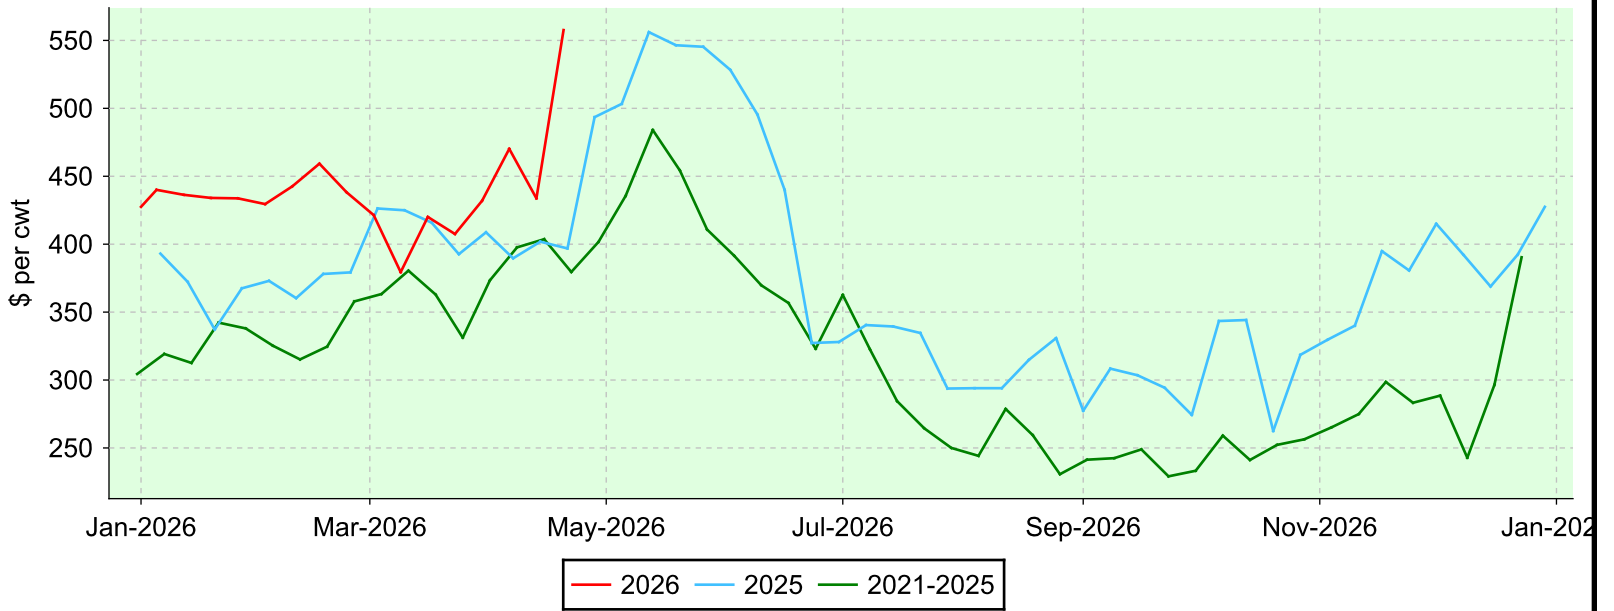

# Lambs 95-109 lbs.

Embrun, Monday sales.

## Average Price

## Volume