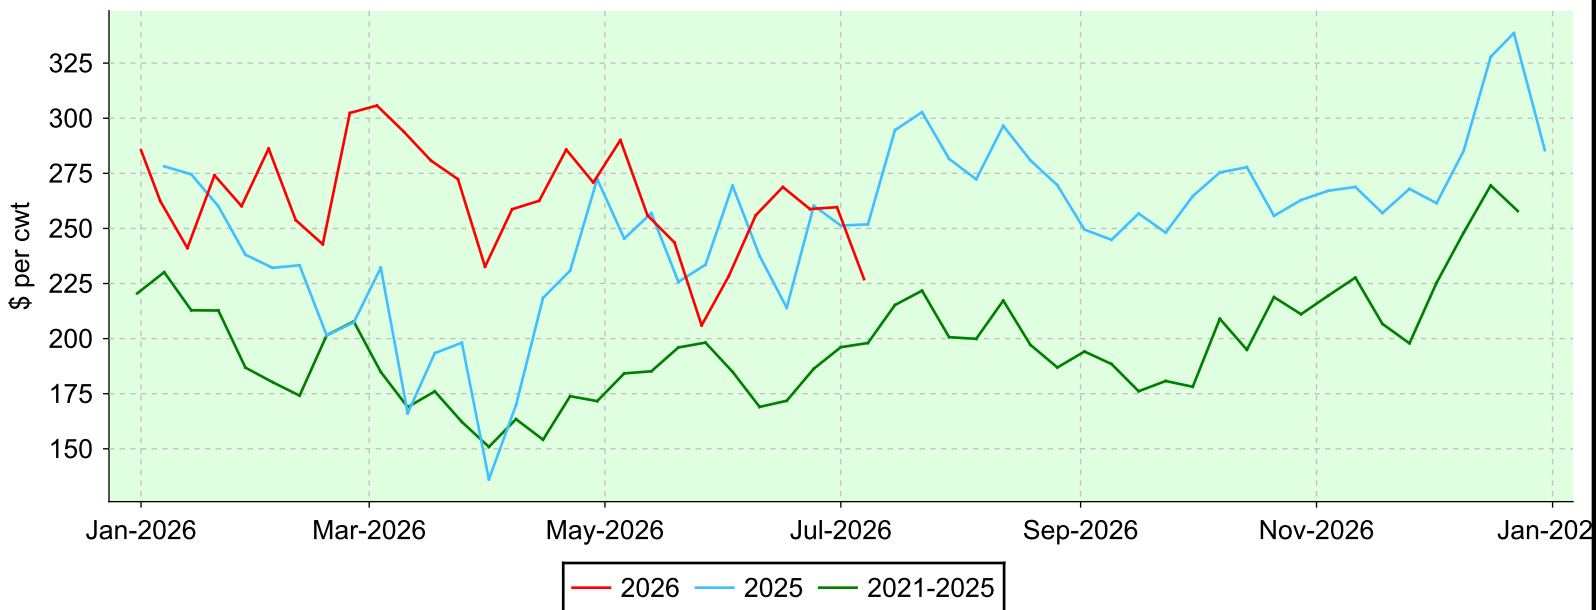

Sheep (all weights)

OLEX, Tuesday sales.

Average Price

Volume