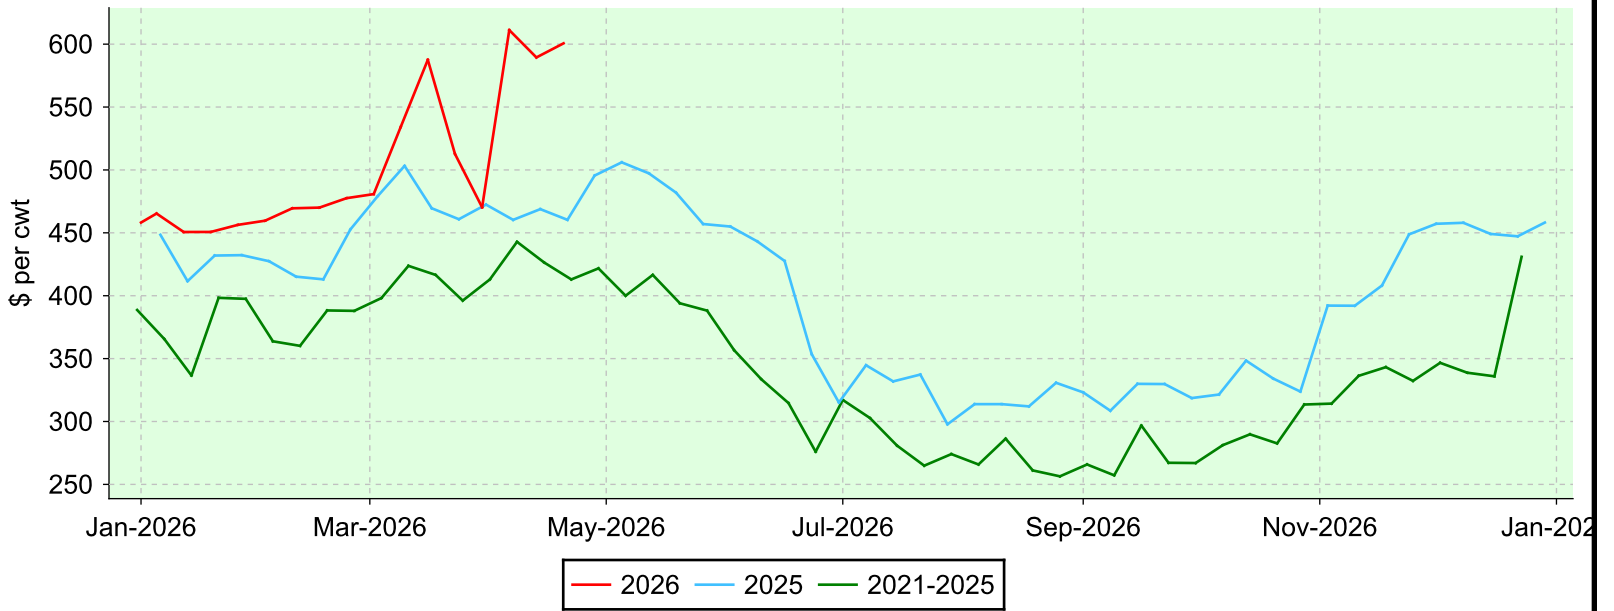

Lambs 65-79 lbs.

Embrun, Monday sales.

Average Price

Volume