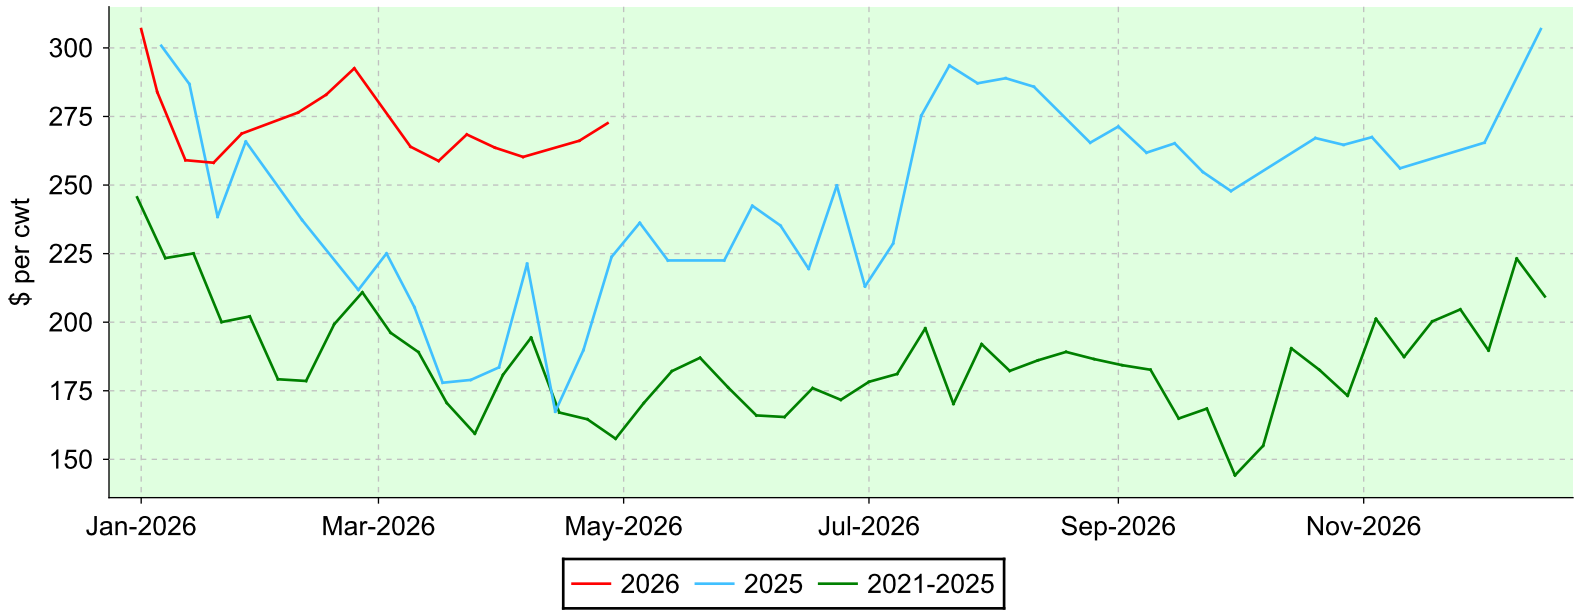

Sheep (all weights)

Ontario Stockyards Inc., Monday sales.

Average Price

Volume