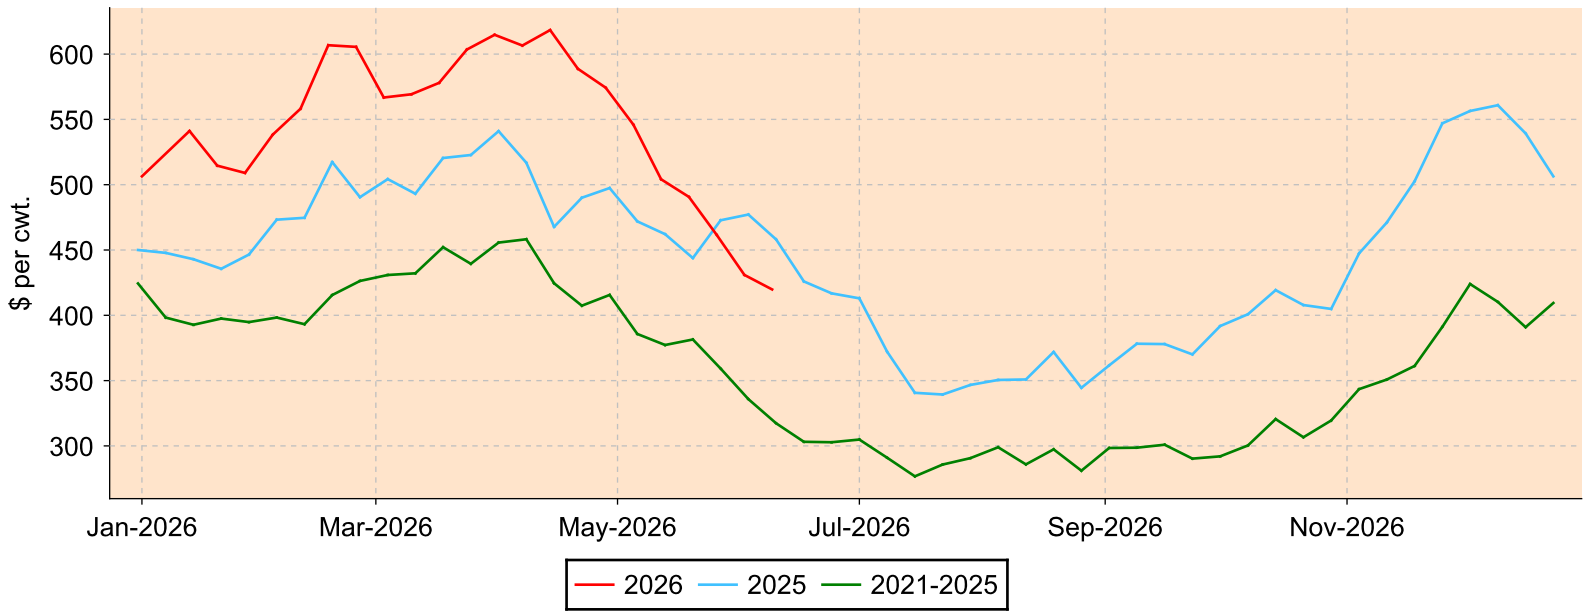

Lambs 50-64 lbs.

All sales from all reporting markets

Average Weekly Price

Weekly Volume