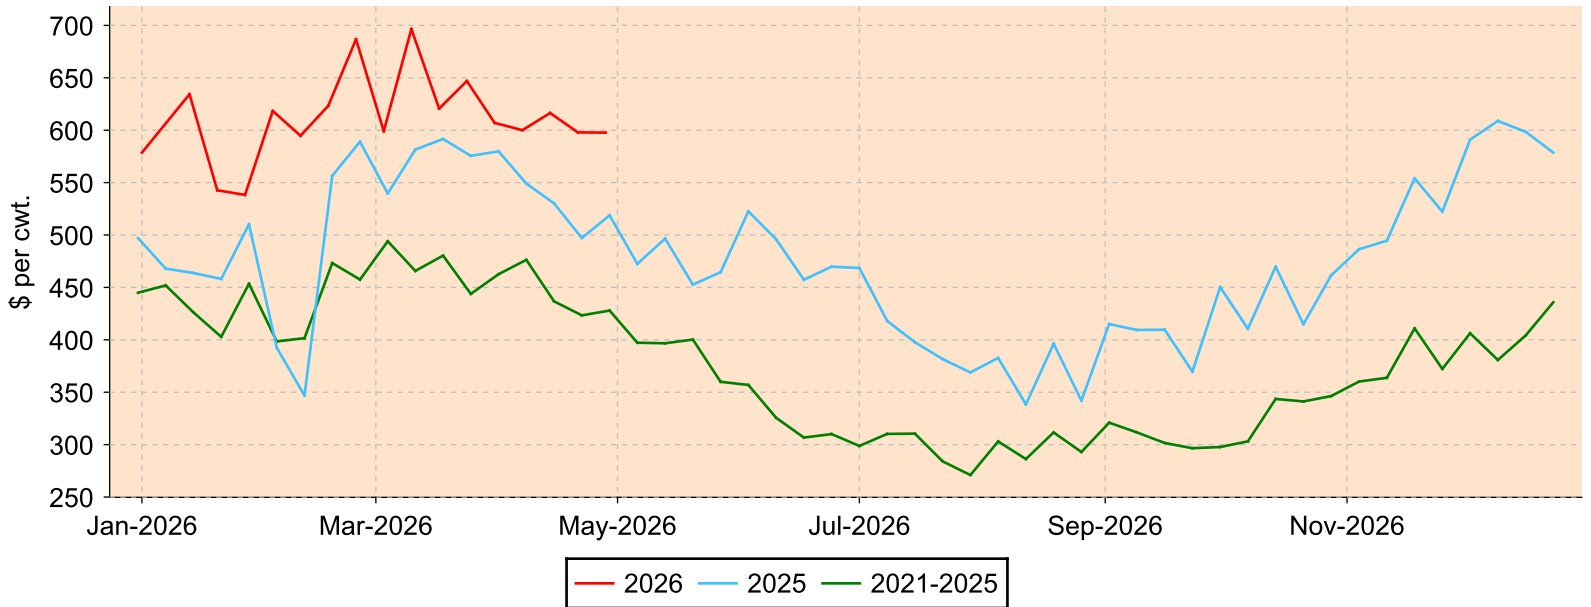

Lambs under 50 lbs.

All sales from all reporting markets

Average Weekly Price

Weekly Volume