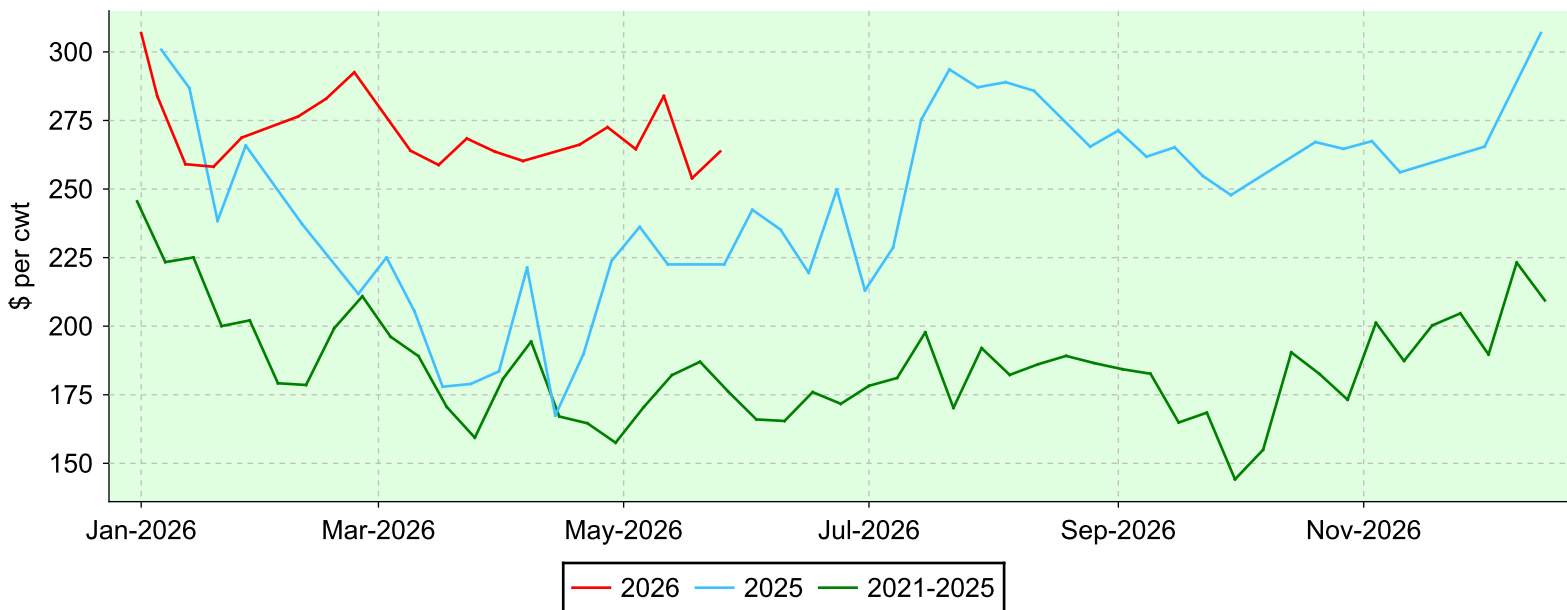

# Sheep (all weights)

Ontario Stockyards Inc., Monday sales.

## Average Price

## Volume