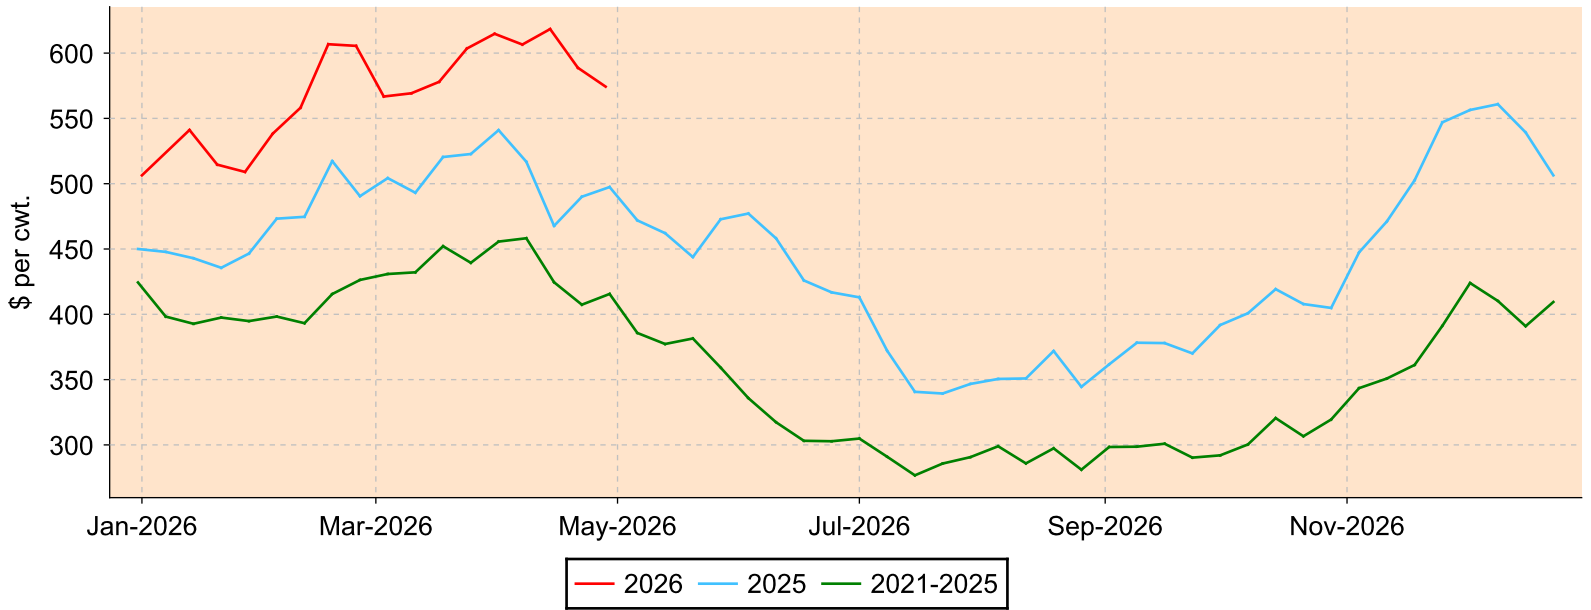

Lambs 50-64 lbs.

All sales from all reporting markets

Average Weekly Price

Weekly Volume