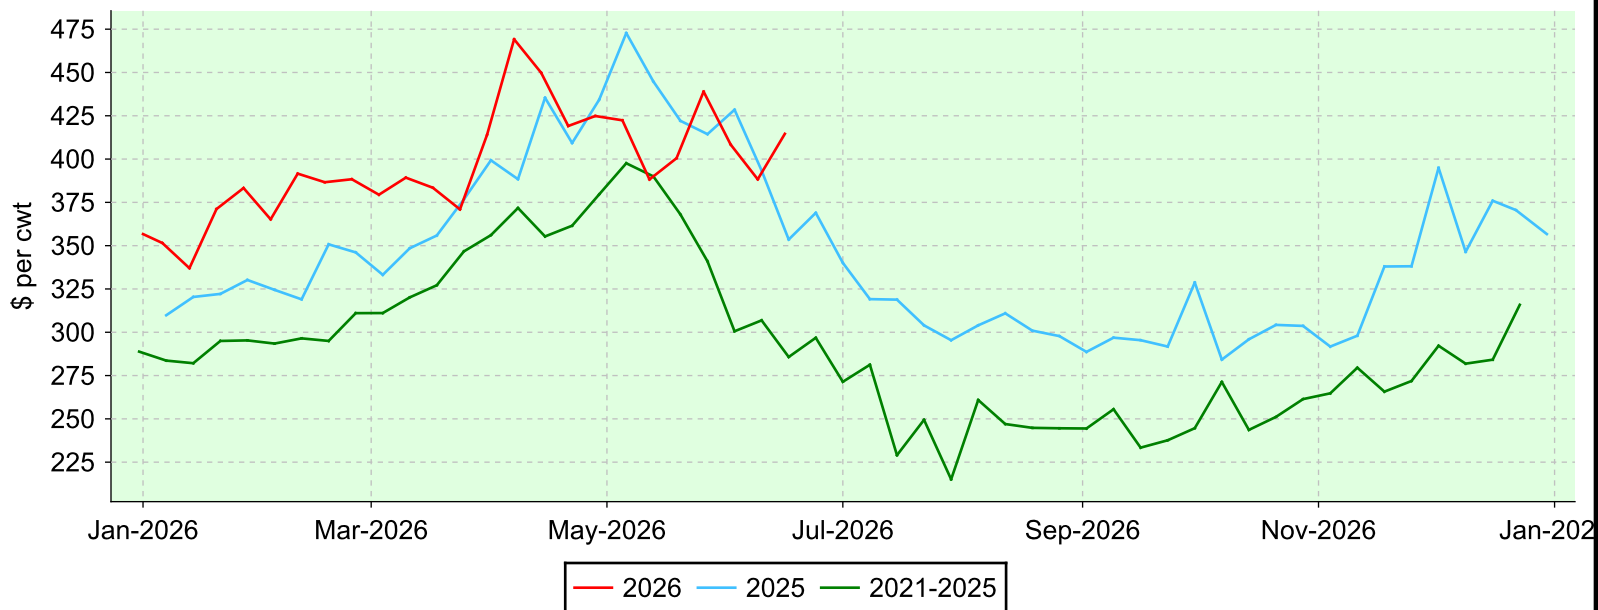

Lambs 110 lbs. and over

OLEX, Thursday sales.

Average Price

Volume