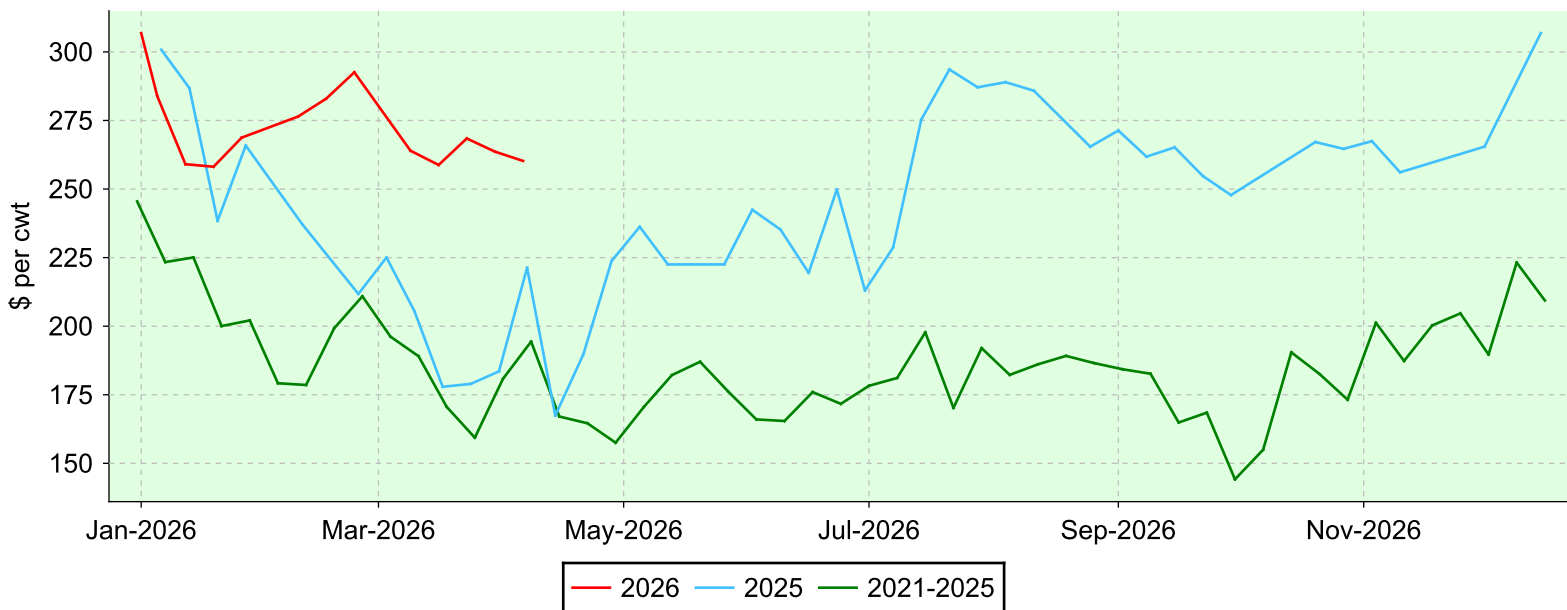

# Sheep (all weights)

Ontario Stockyards Inc., Monday sales.

## Average Price

## Volume