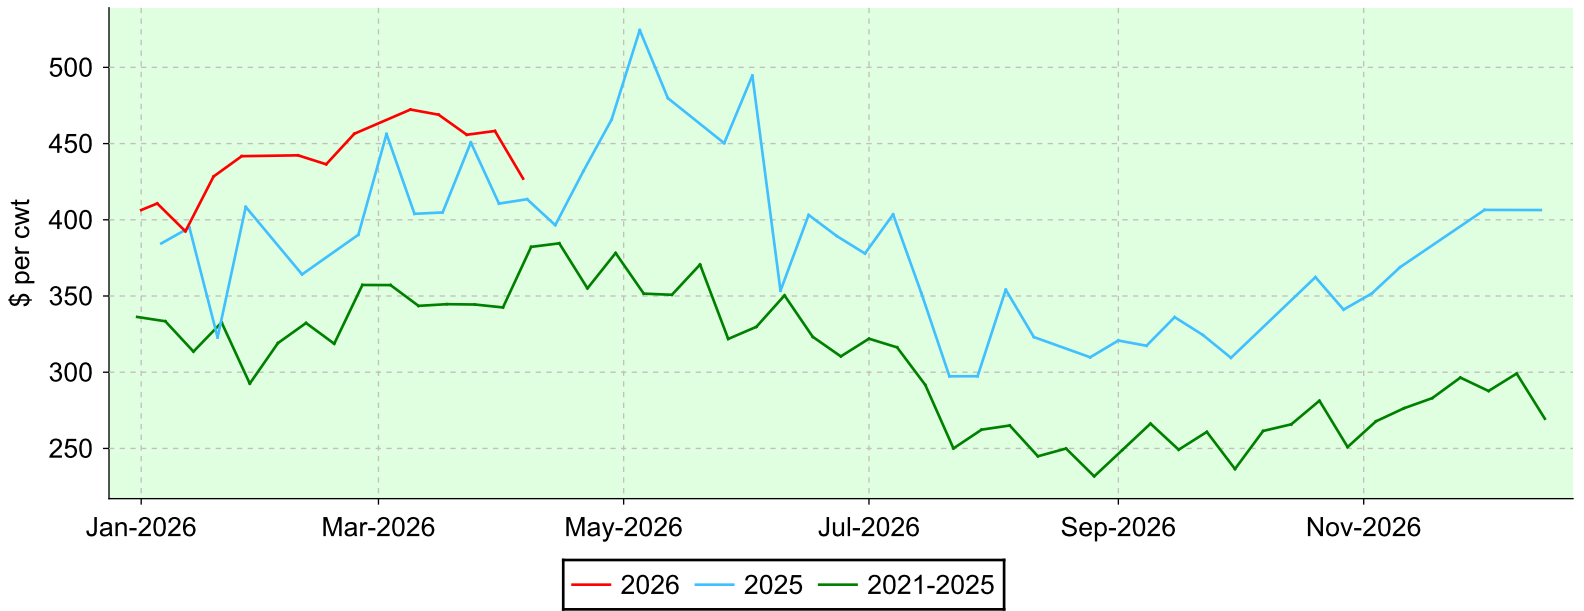

Lambs 80-94 lbs.

Ontario Stockyards Inc., Monday sales.

Average Price

Volume