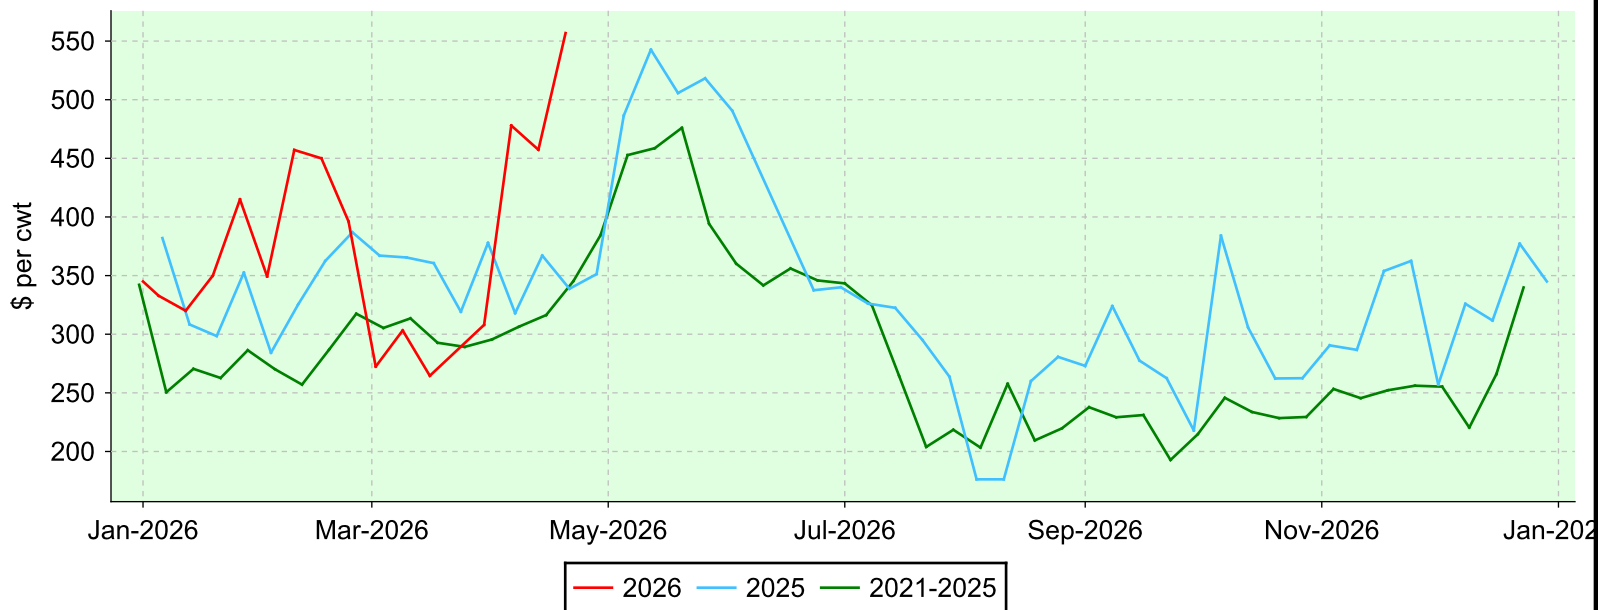

Lambs 110 lbs. and over

Embrun, Monday sales.

Average Price

Volume