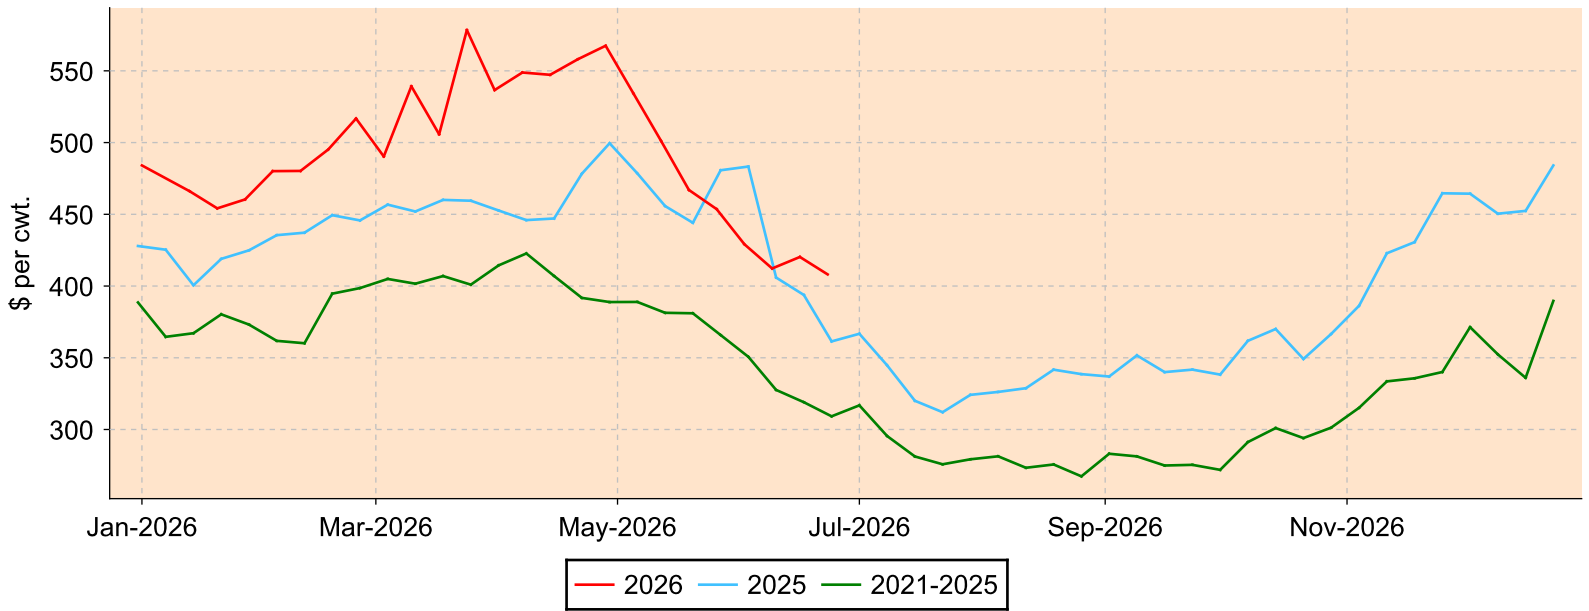

Lambs 65-79 lbs.

All sales from all reporting markets

Average Weekly Price

Weekly Volume