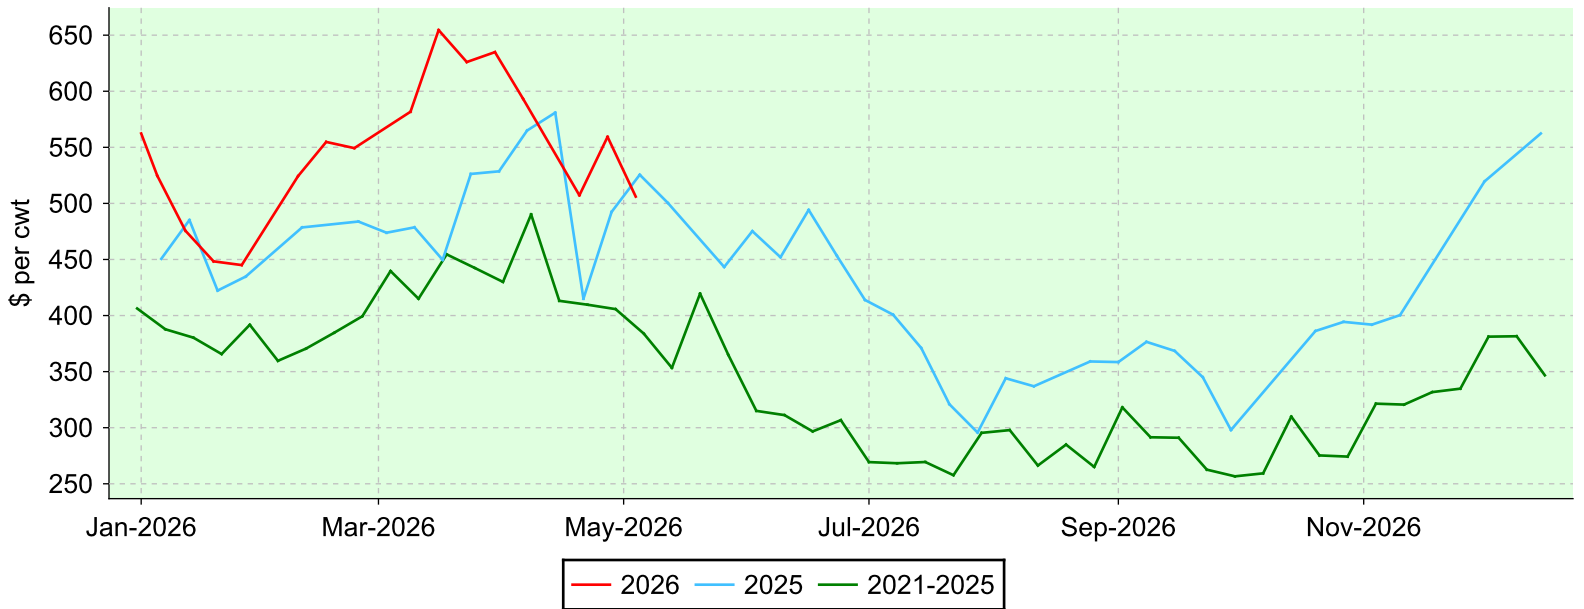

Lambs 50-64 lbs.

Ontario Stockyards Inc., Monday sales.

Average Price

Volume