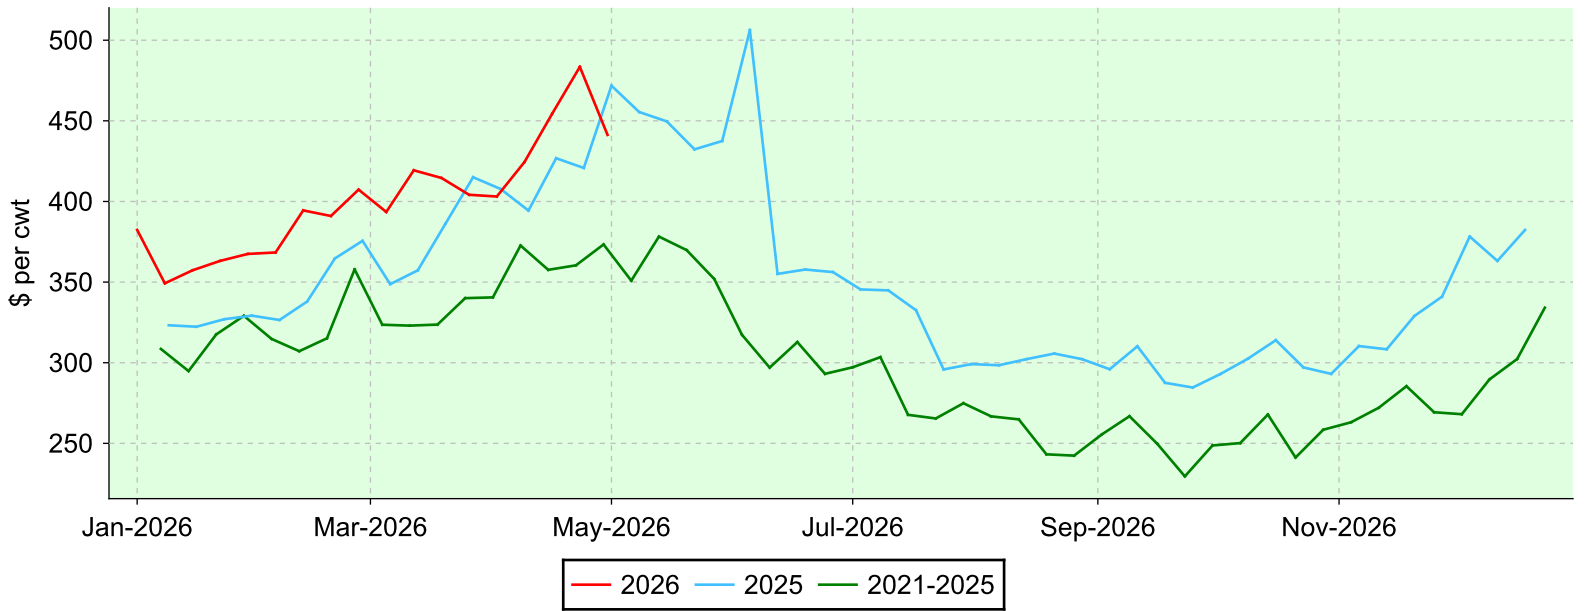

Lambs 95-109 lbs.

Brussels, Thursday sales.

Average Price

Volume