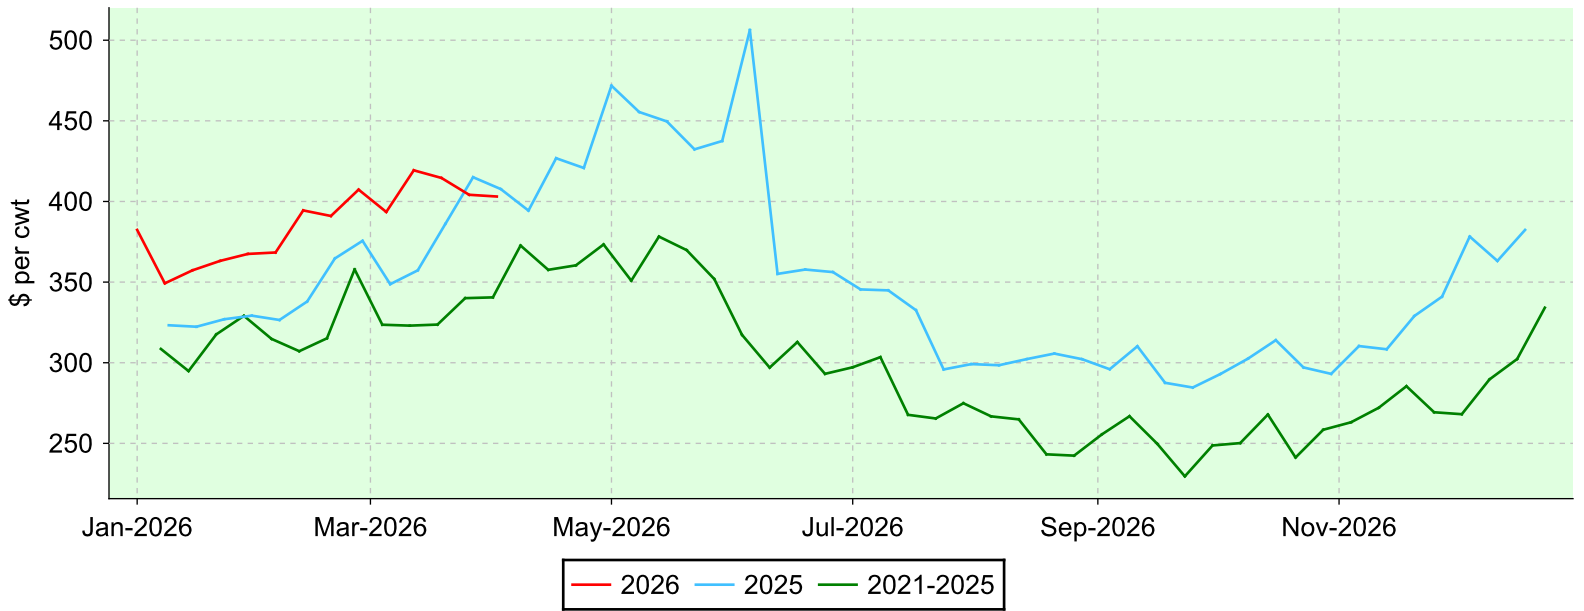

Lambs 95-109 lbs.

Brussels, Thursday sales.

Average Price

Volume