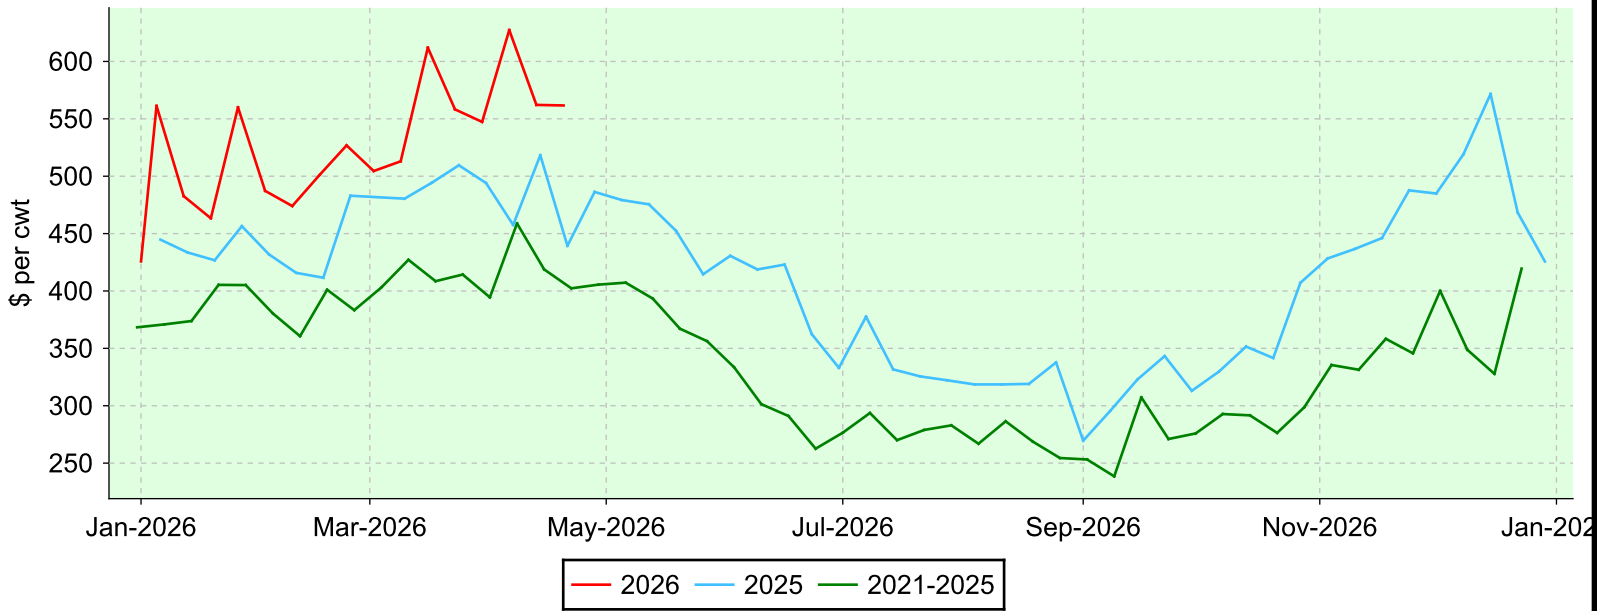

# Lambs 50-64 lbs.

Embrun, Monday sales.

## Average Price

## Volume