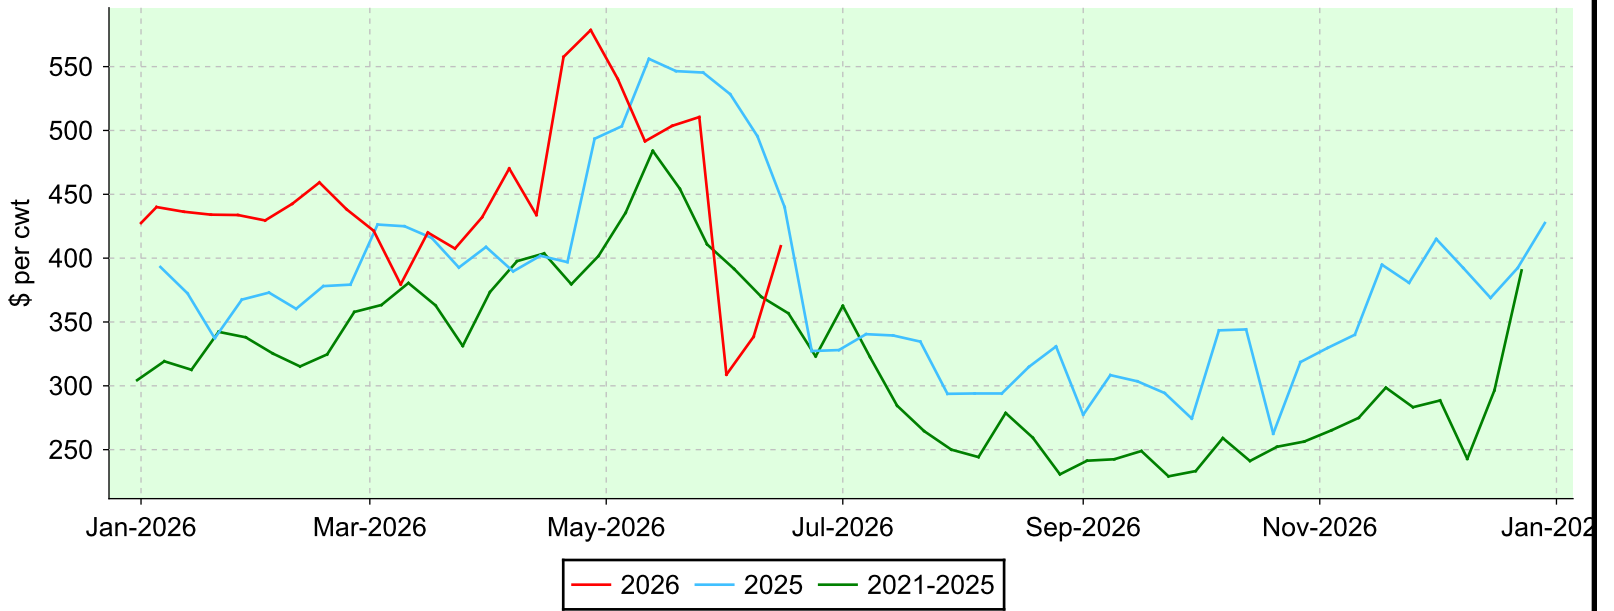

# Lambs 95-109 lbs.

Embrun, Monday sales.

## Average Price

## Volume