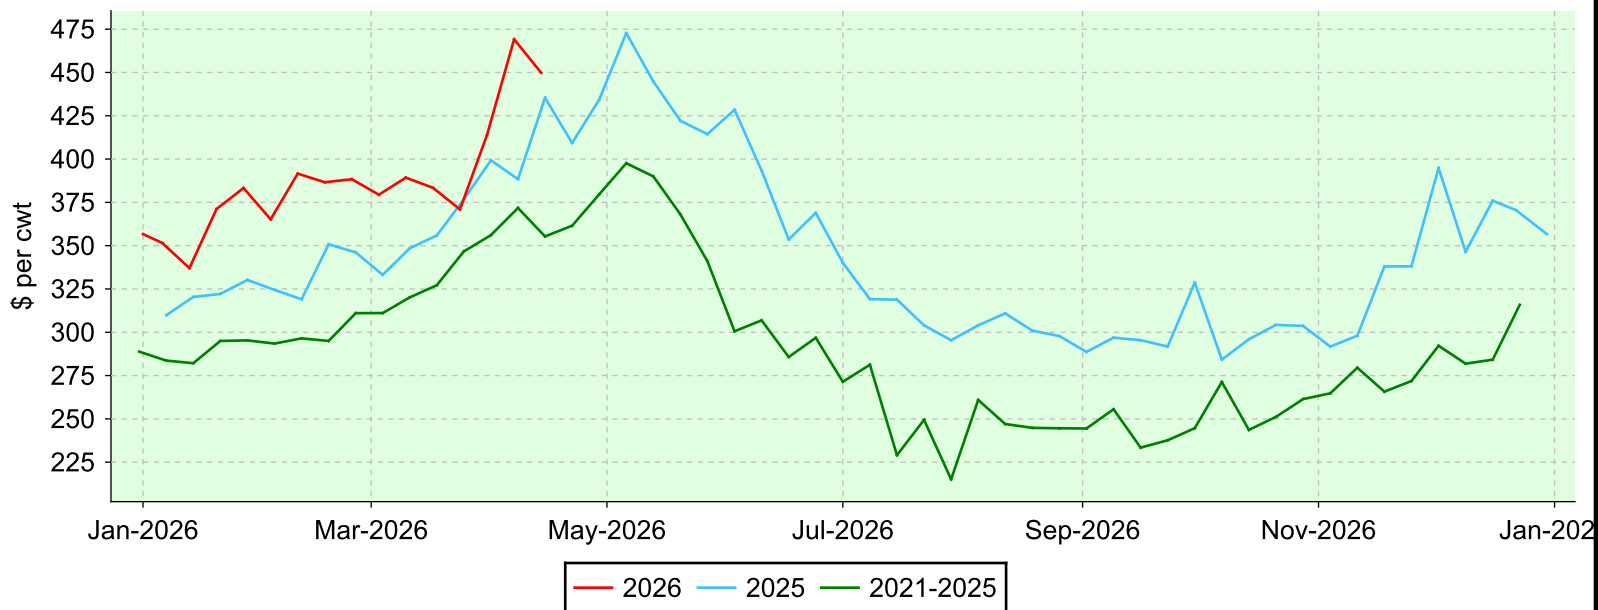

Lambs 110 lbs. and over

OLEX, Thursday sales.

Average Price

Volume