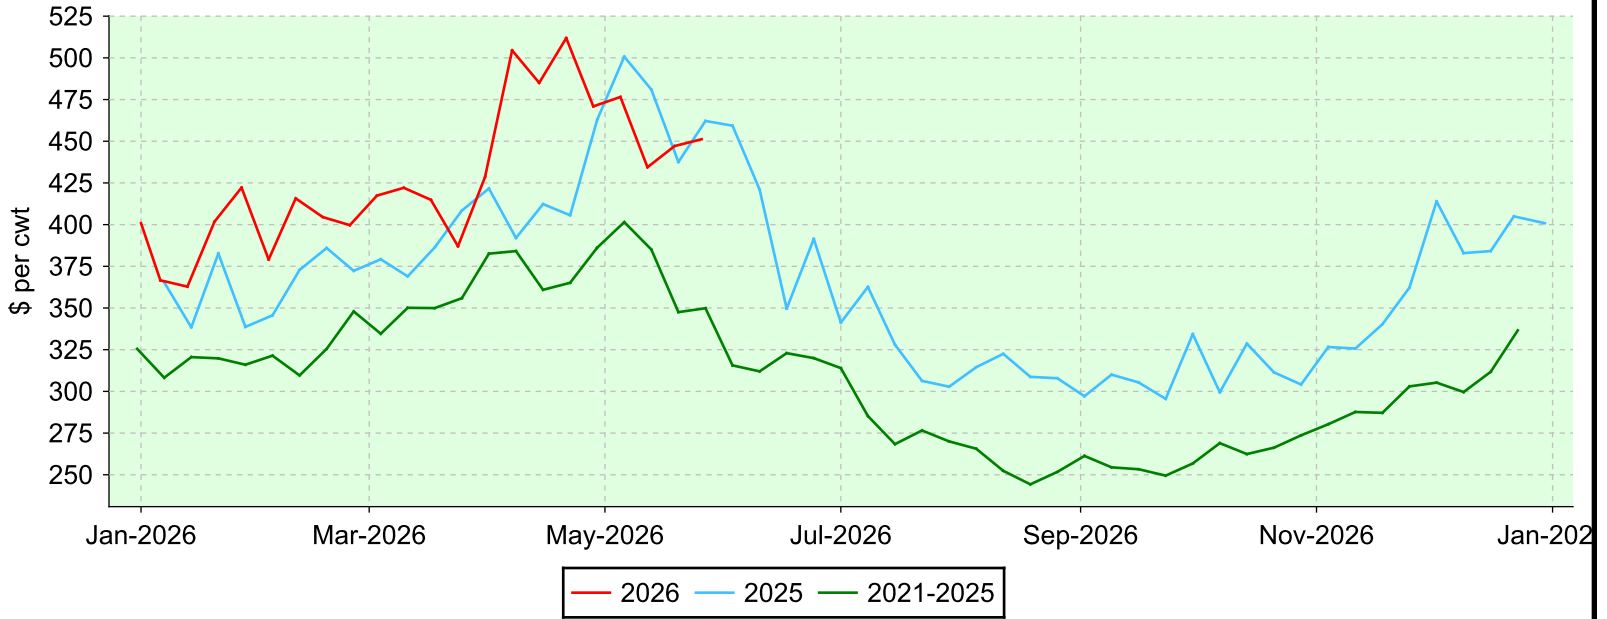

Lambs 95-109 lbs.

OLEX, Tuesday sales.

Average Price

Volume