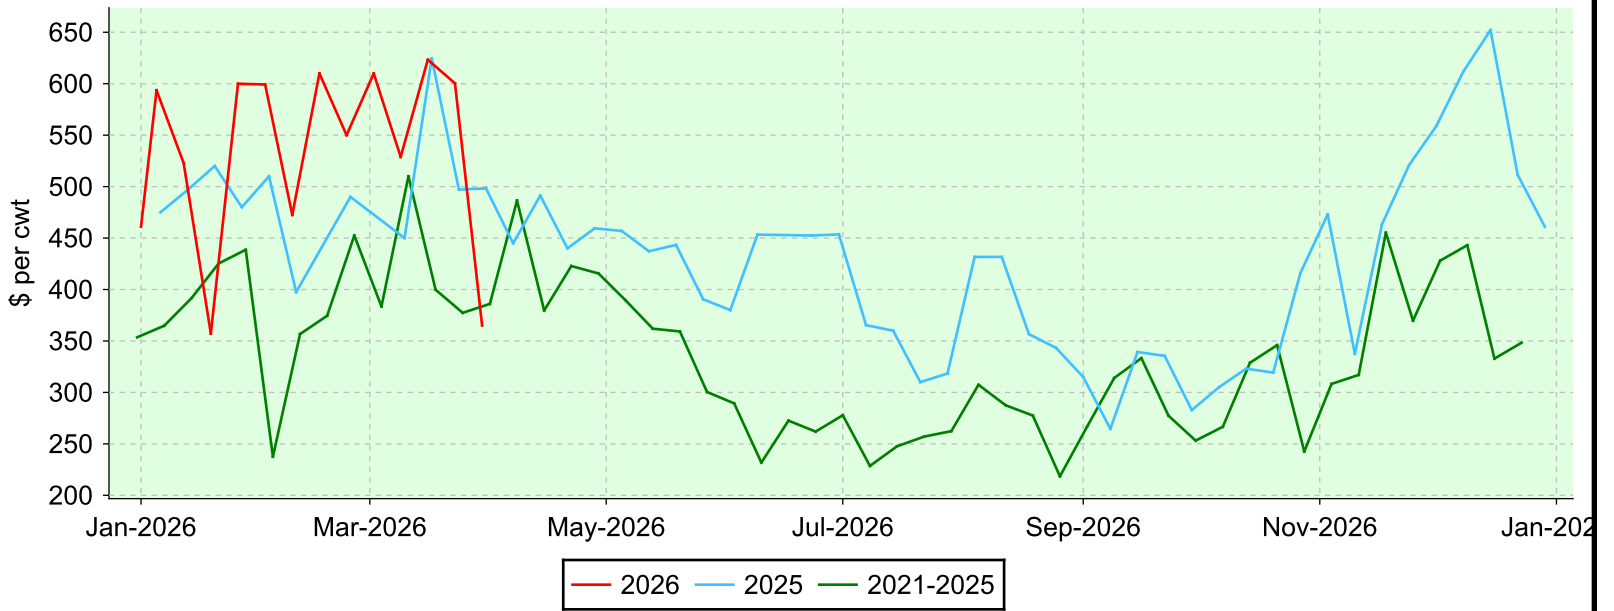

Lambs under 50 lbs.

Embrun, Monday sales.

Average Price

Volume