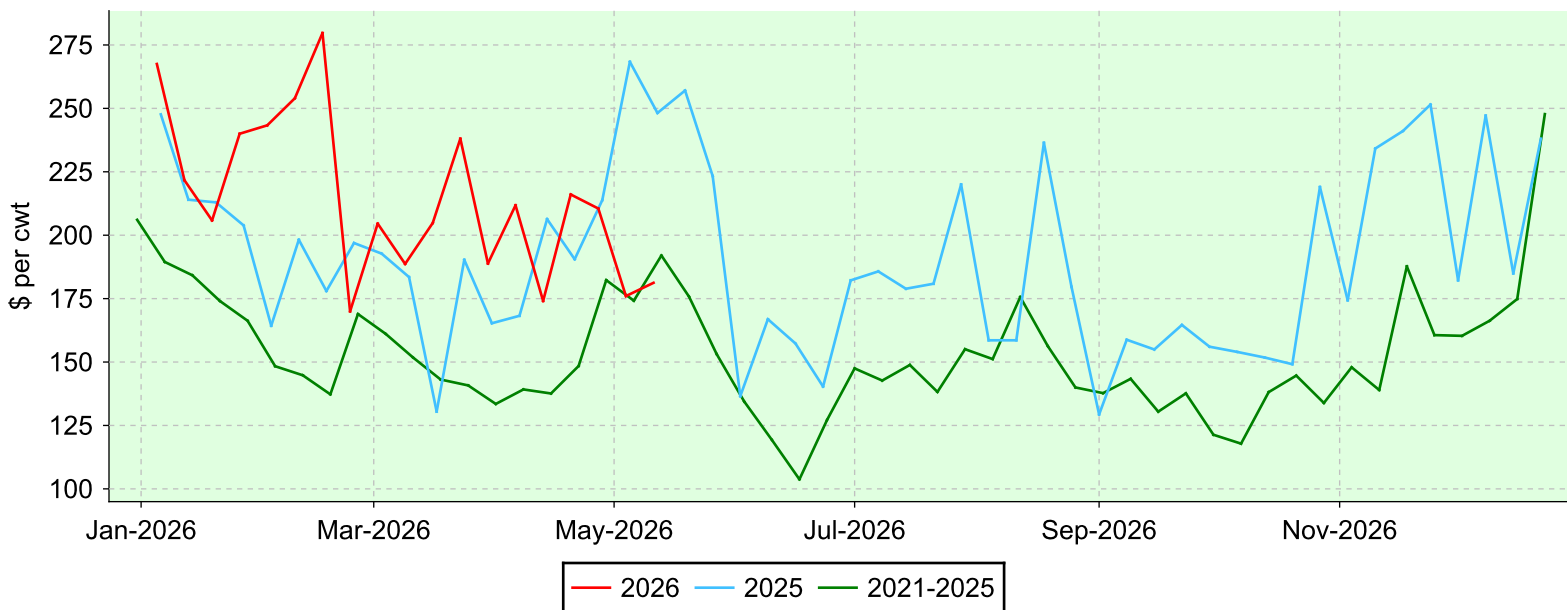

Sheep (all weights)

Embrun, Monday sales.

Average Price

Volume