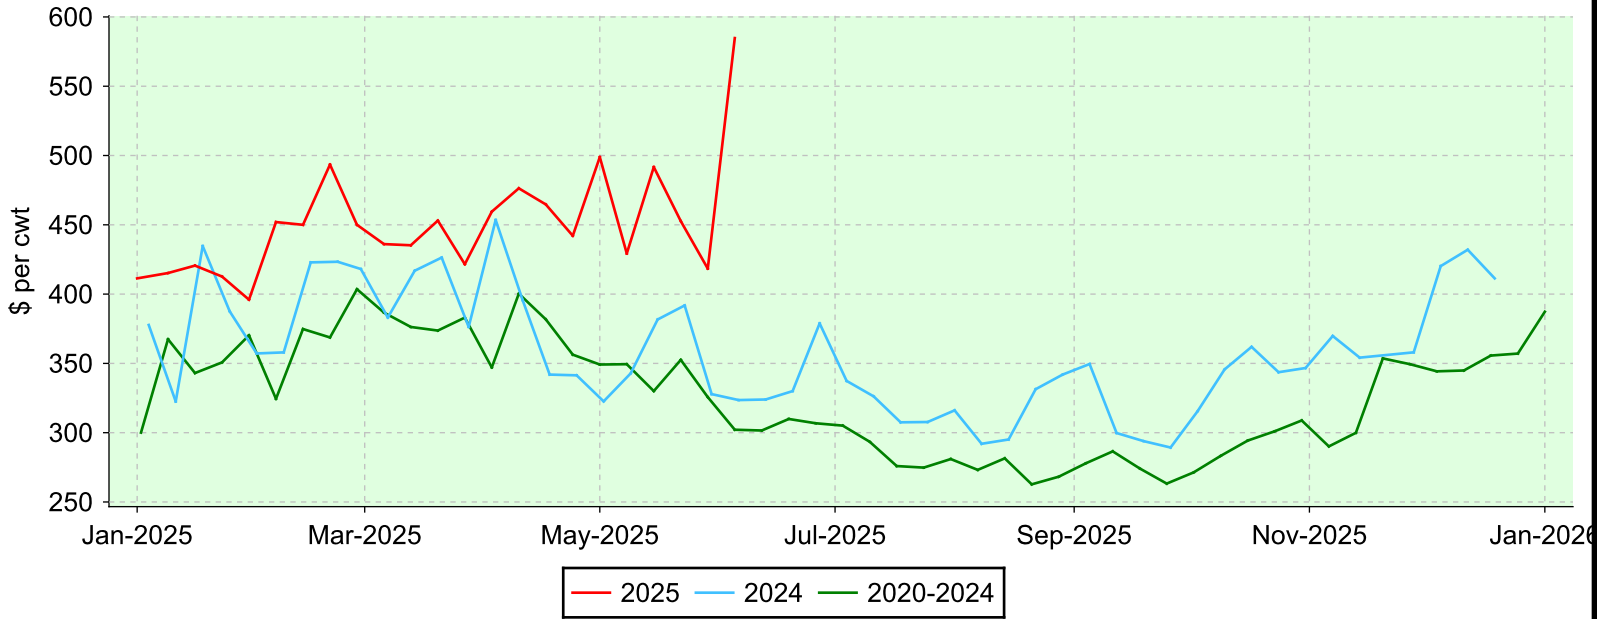

Lambs 65-79 lbs.

Brussels, Thursday sales.

Average Price

Volume