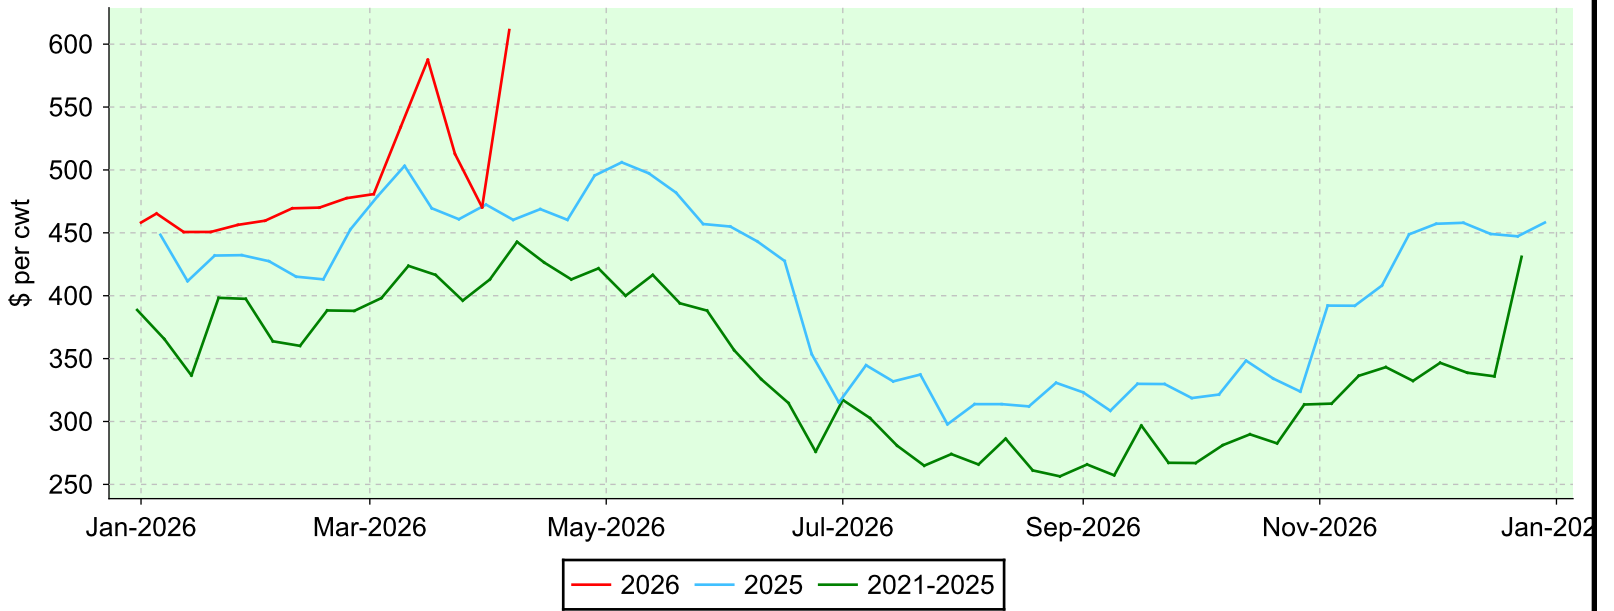

Lambs 65-79 lbs.

Embrun, Monday sales.

Average Price

Volume