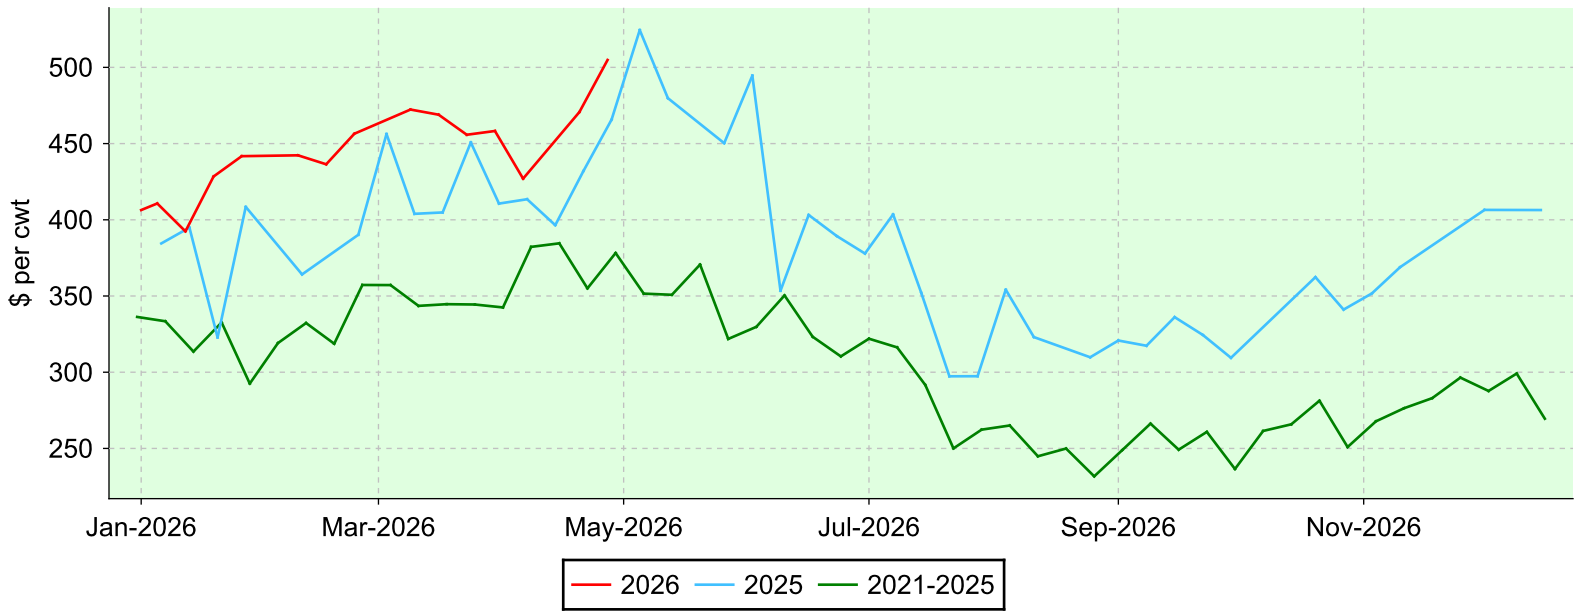

Lambs 80-94 lbs.

Ontario Stockyards Inc., Monday sales.

Average Price

Volume