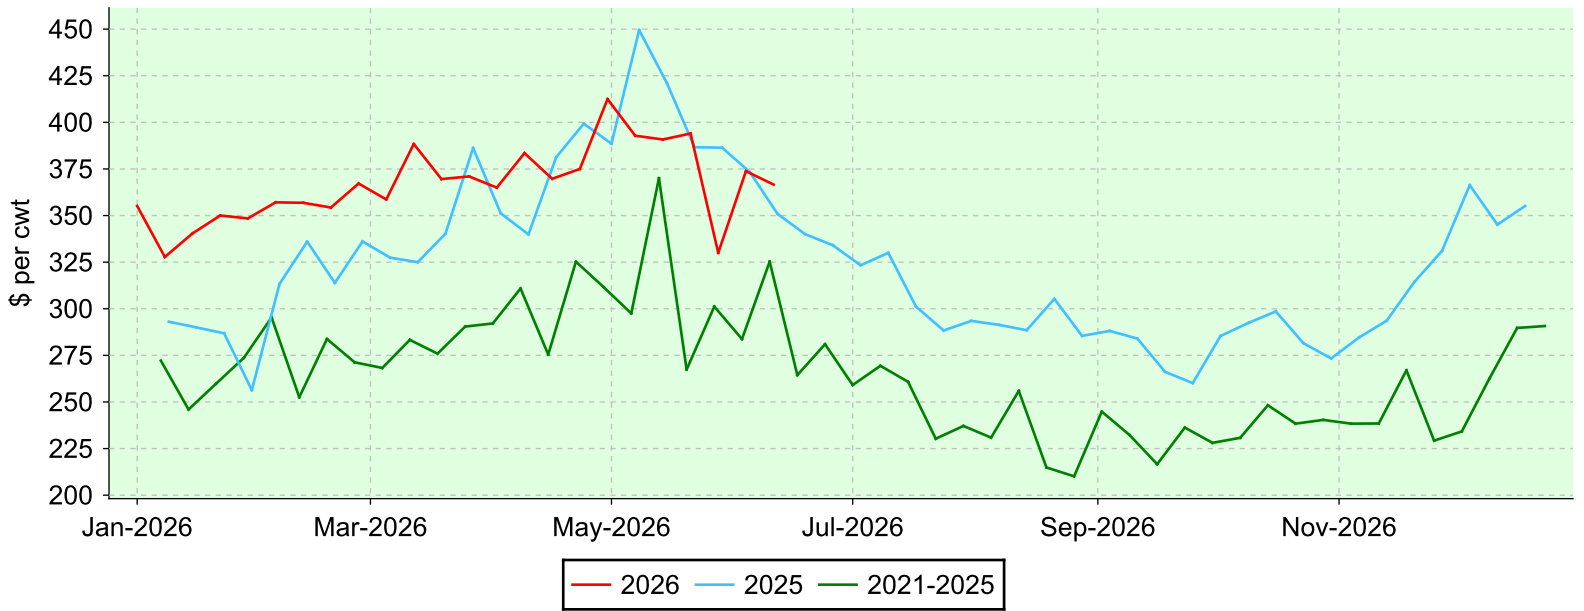

Lambs 110 lbs. and over

Brussels, Thursday sales.

Average Price

Volume