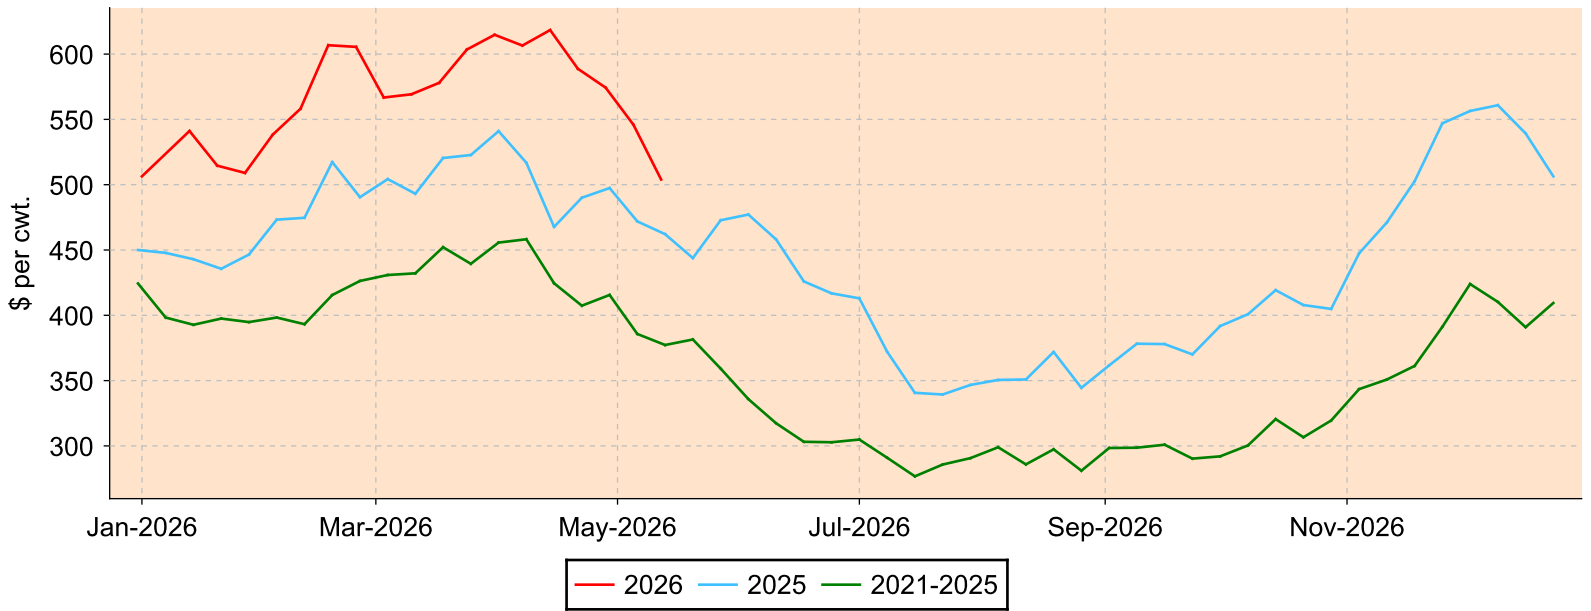

Lambs 50-64 lbs.

All sales from all reporting markets

Average Weekly Price

Weekly Volume