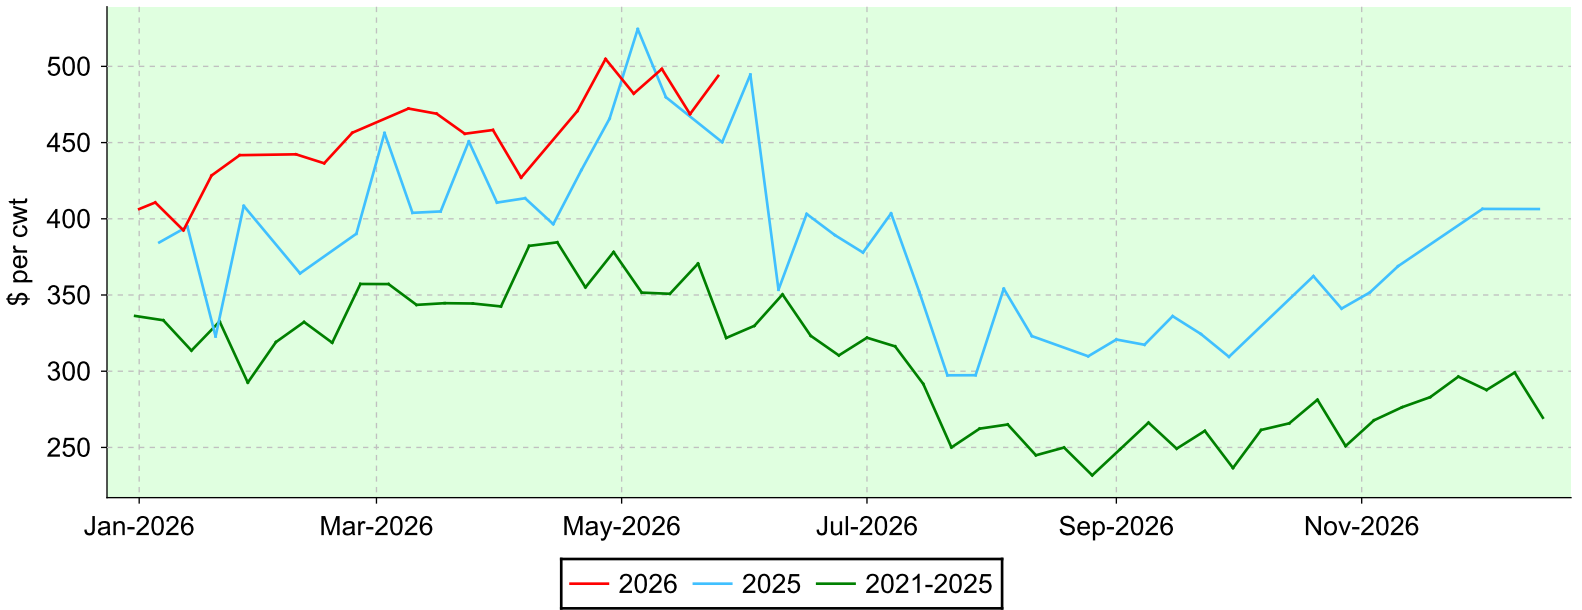

Lambs 80-94 lbs.

Ontario Stockyards Inc., Monday sales.

Average Price

Volume