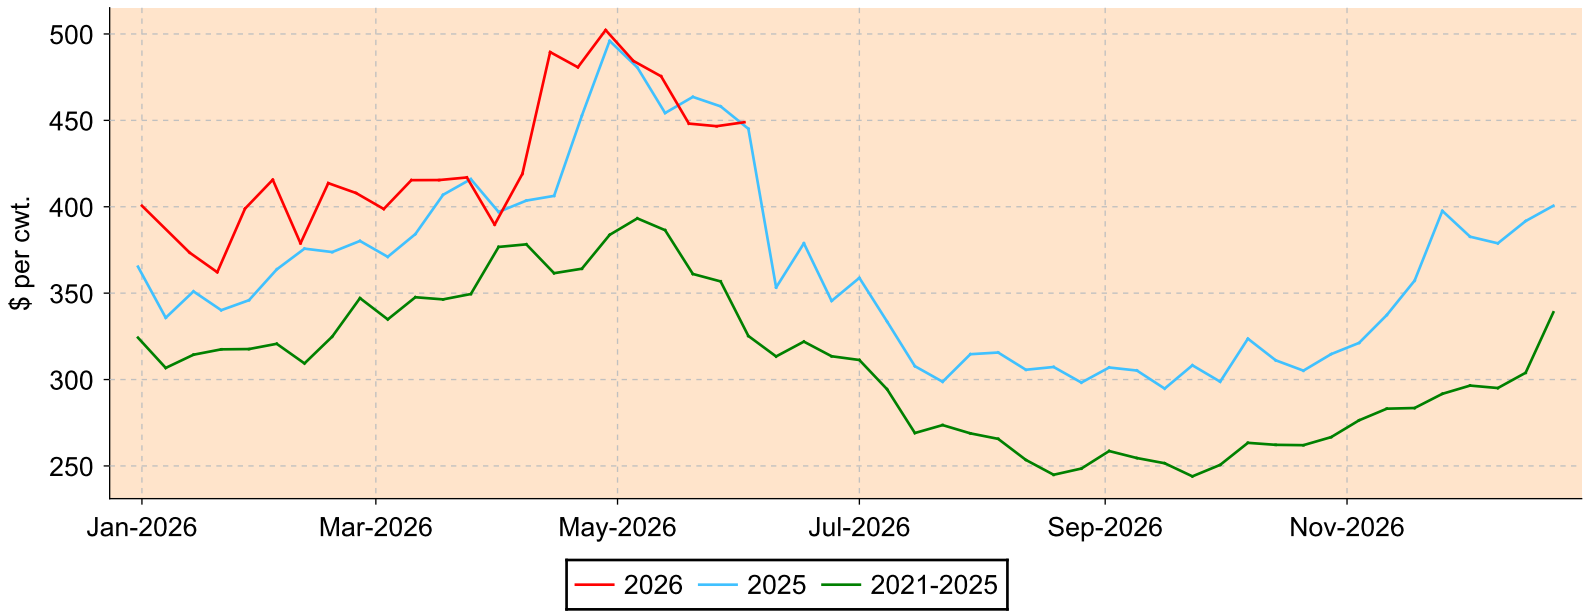

Lambs 95-109 lbs.

All sales from all reporting markets

Average Weekly Price

Weekly Volume