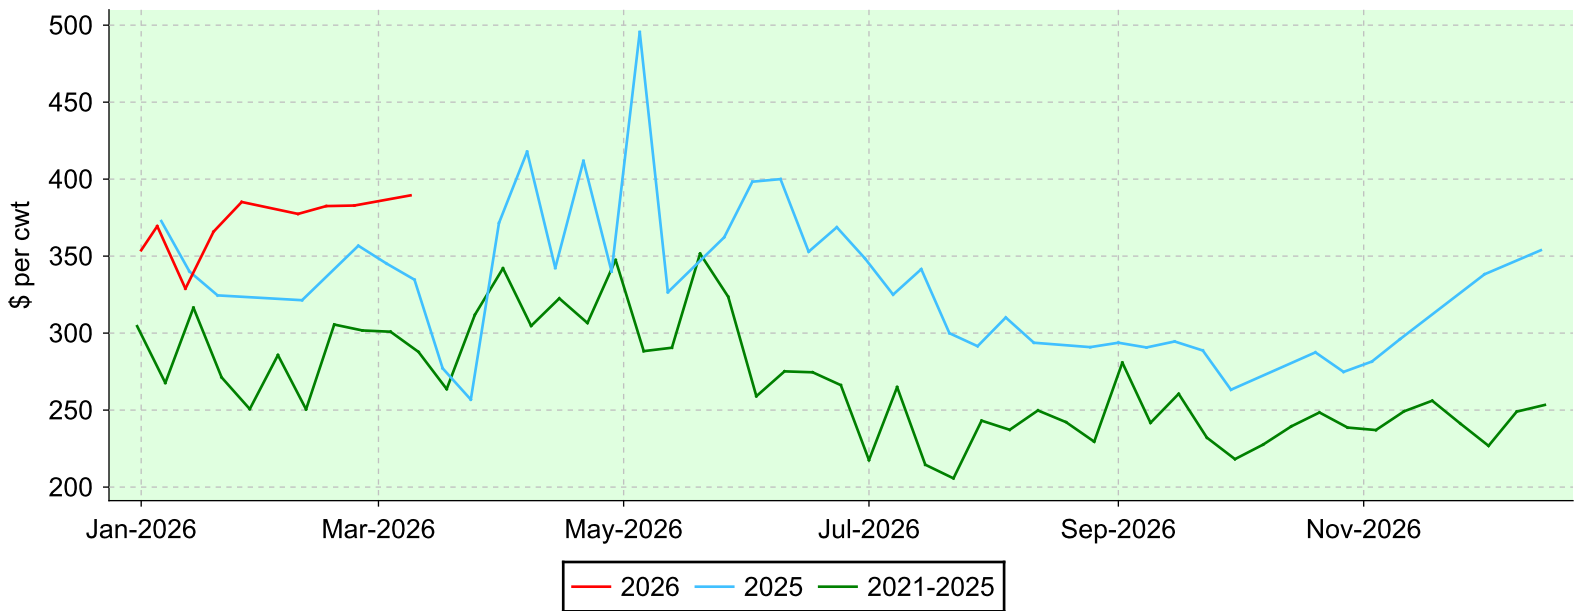

Lambs 110 lbs. and over

Ontario Stockyards Inc., Monday sales.

Average Price

Volume