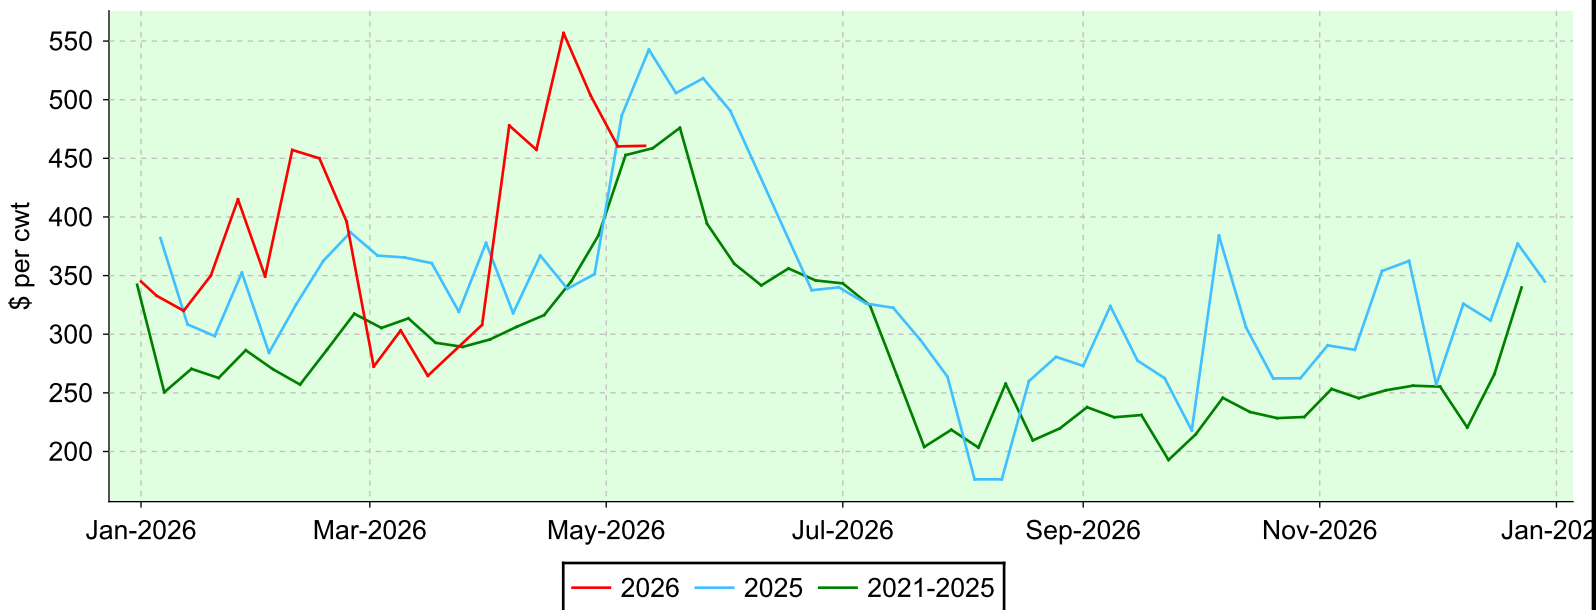

# Lambs 110 lbs. and over

Embrun, Monday sales.

## Average Price

## Volume