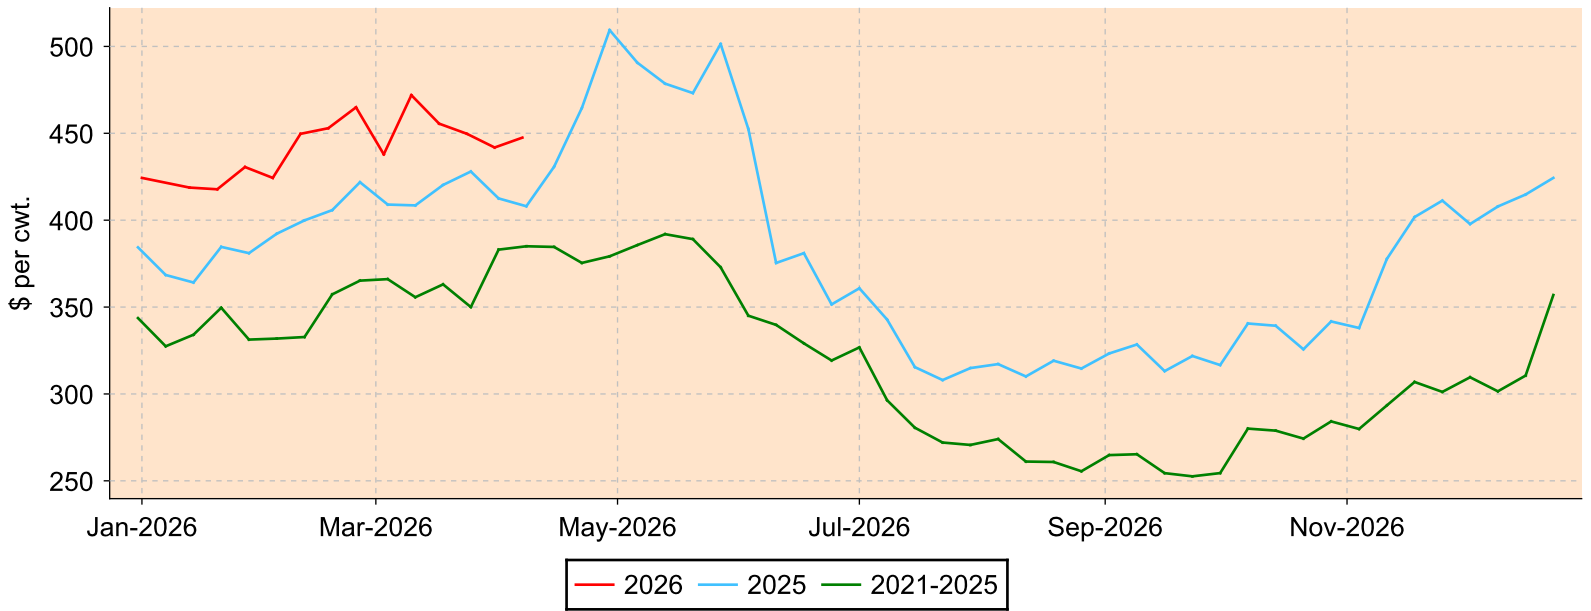

Lambs 80-94 lbs.

All sales from all reporting markets

Average Weekly Price

Weekly Volume