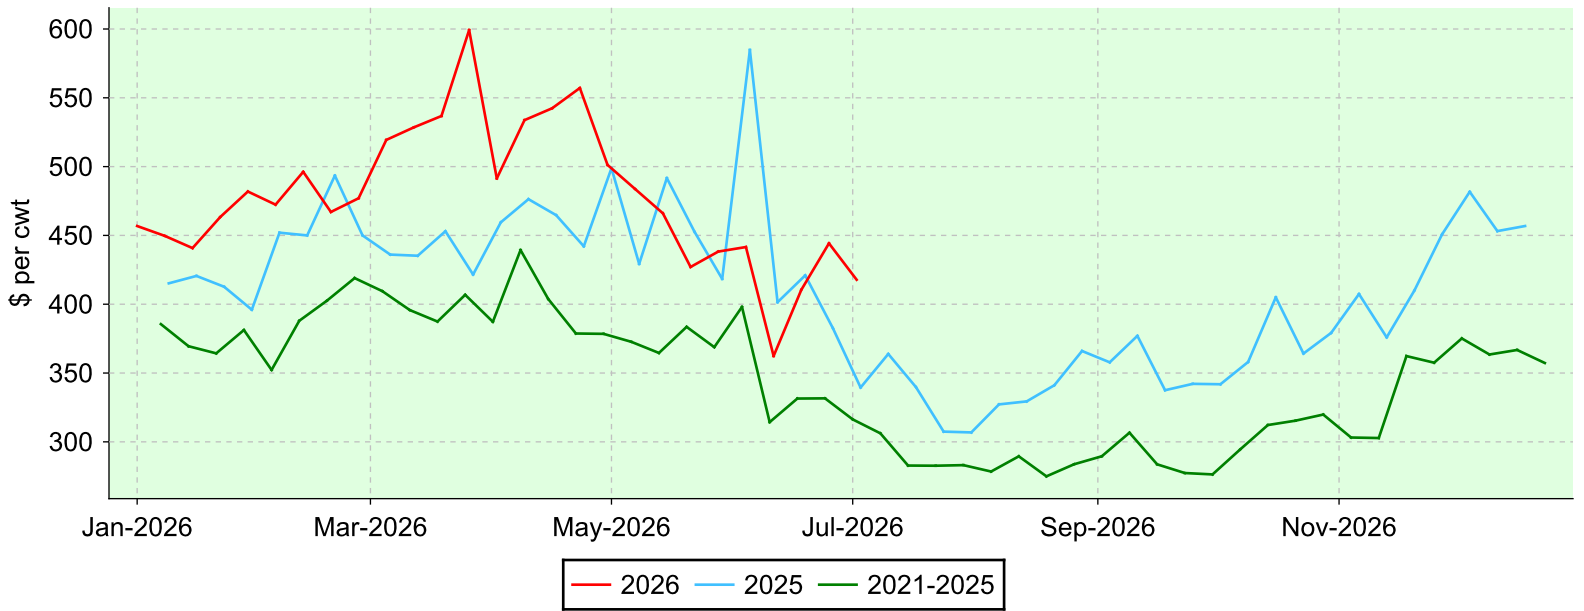

Lambs 65-79 lbs.

Brussels, Thursday sales.

Average Price

Volume