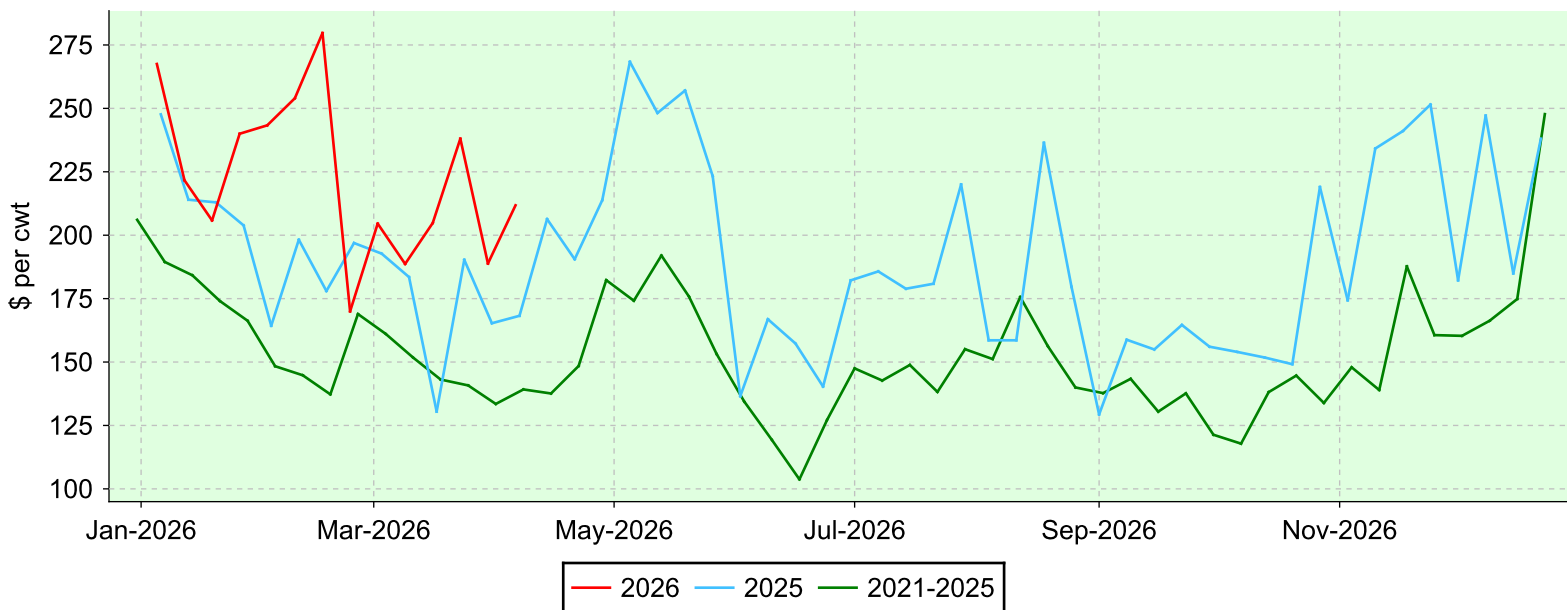

Sheep (all weights)

Embrun, Monday sales.

Average Price

Volume