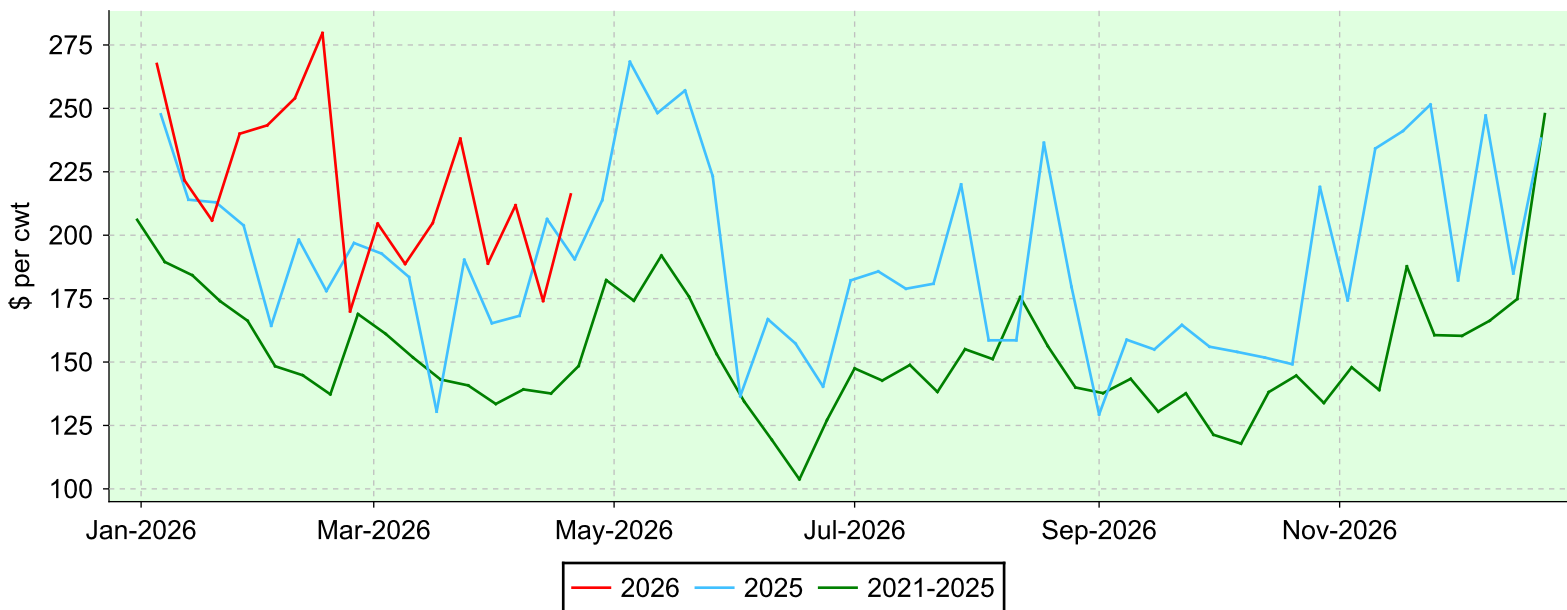

Sheep (all weights)

Embrun, Monday sales.

Average Price

Volume