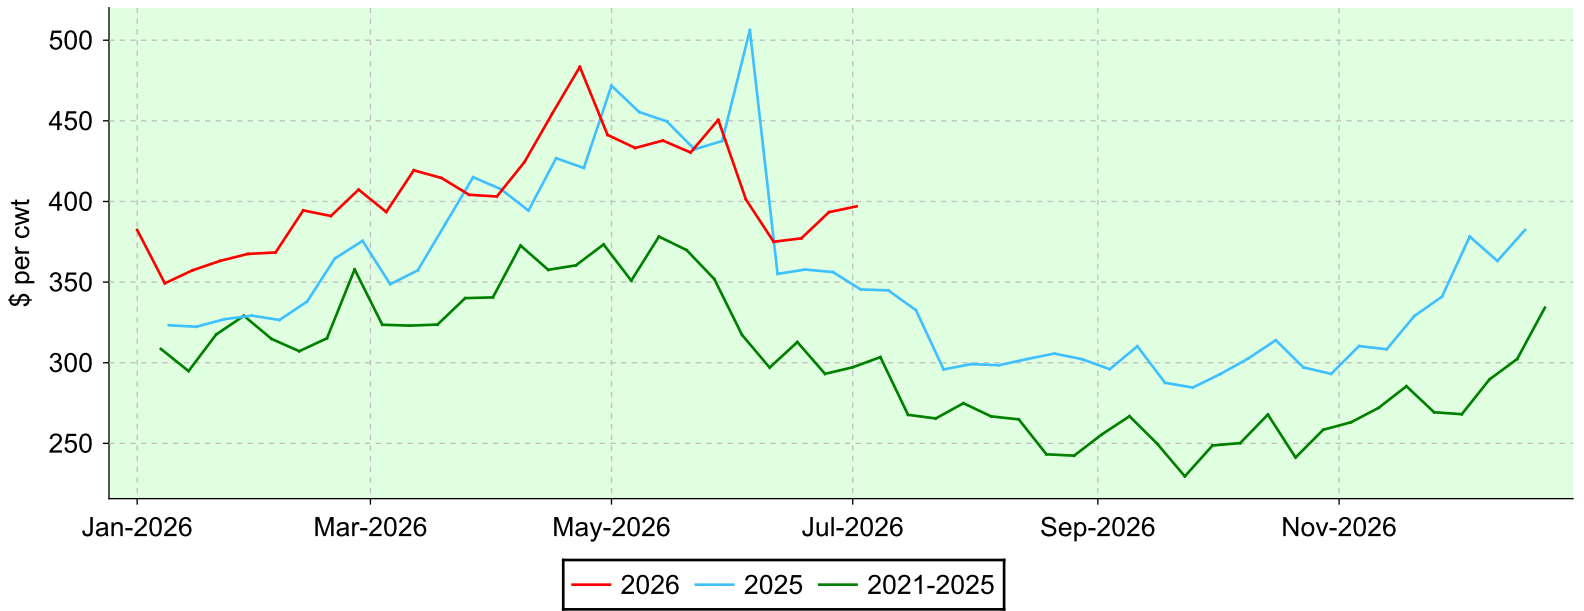

Lambs 95-109 lbs.

Brussels, Thursday sales.

Average Price

Volume