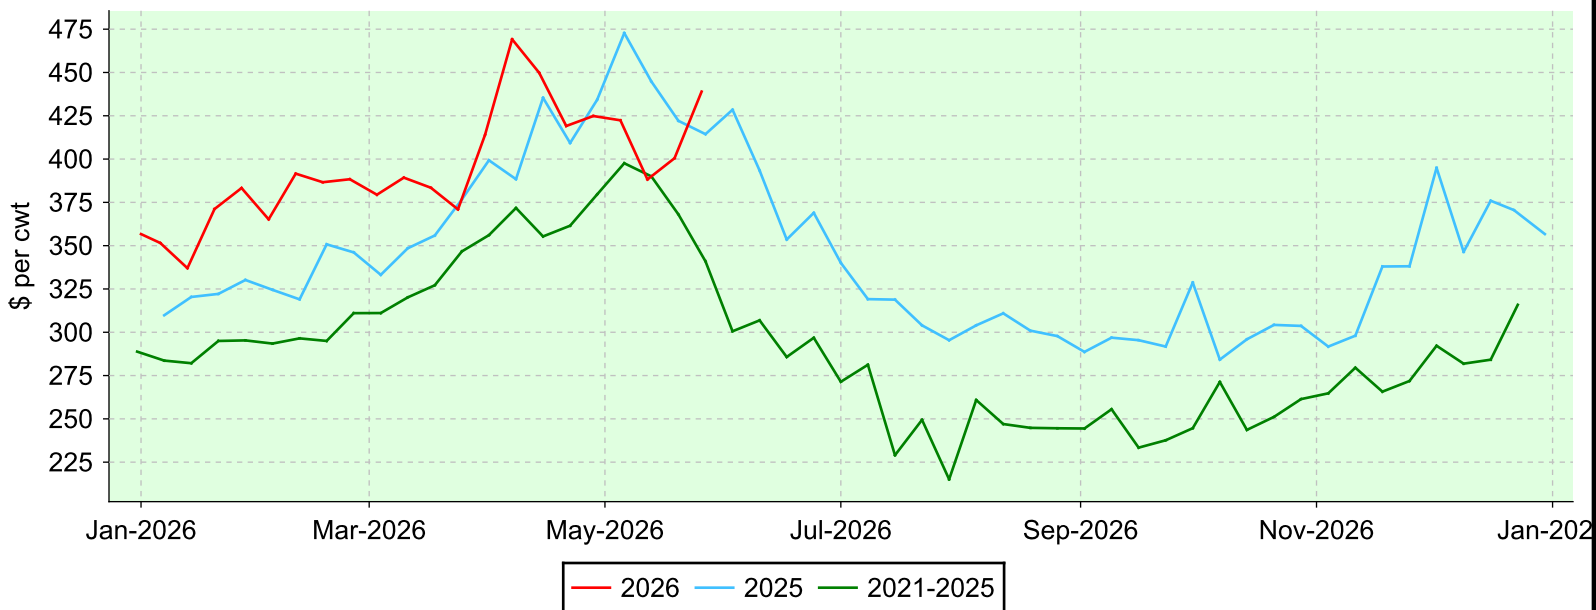

Lambs 110 lbs. and over

OLEX, Thursday sales.

Average Price

Volume