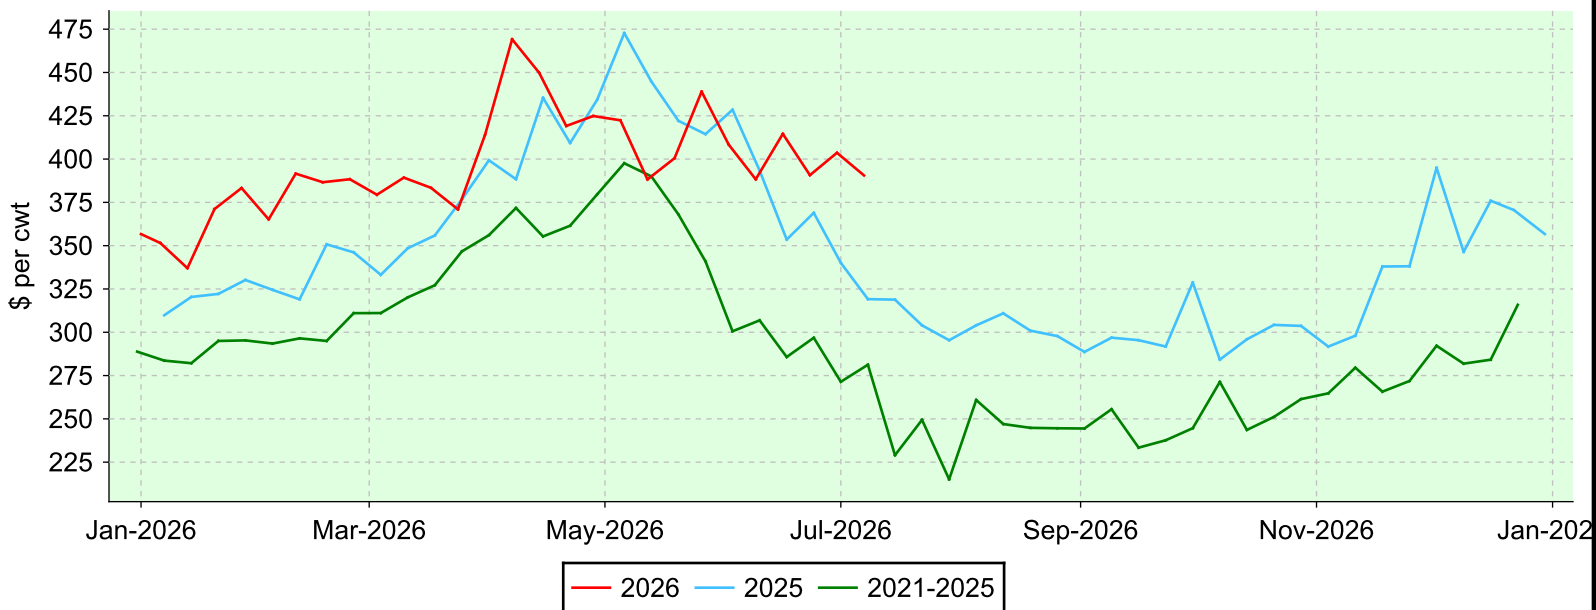

Lambs 110 lbs. and over

OLEX, Thursday sales.

Average Price

Volume