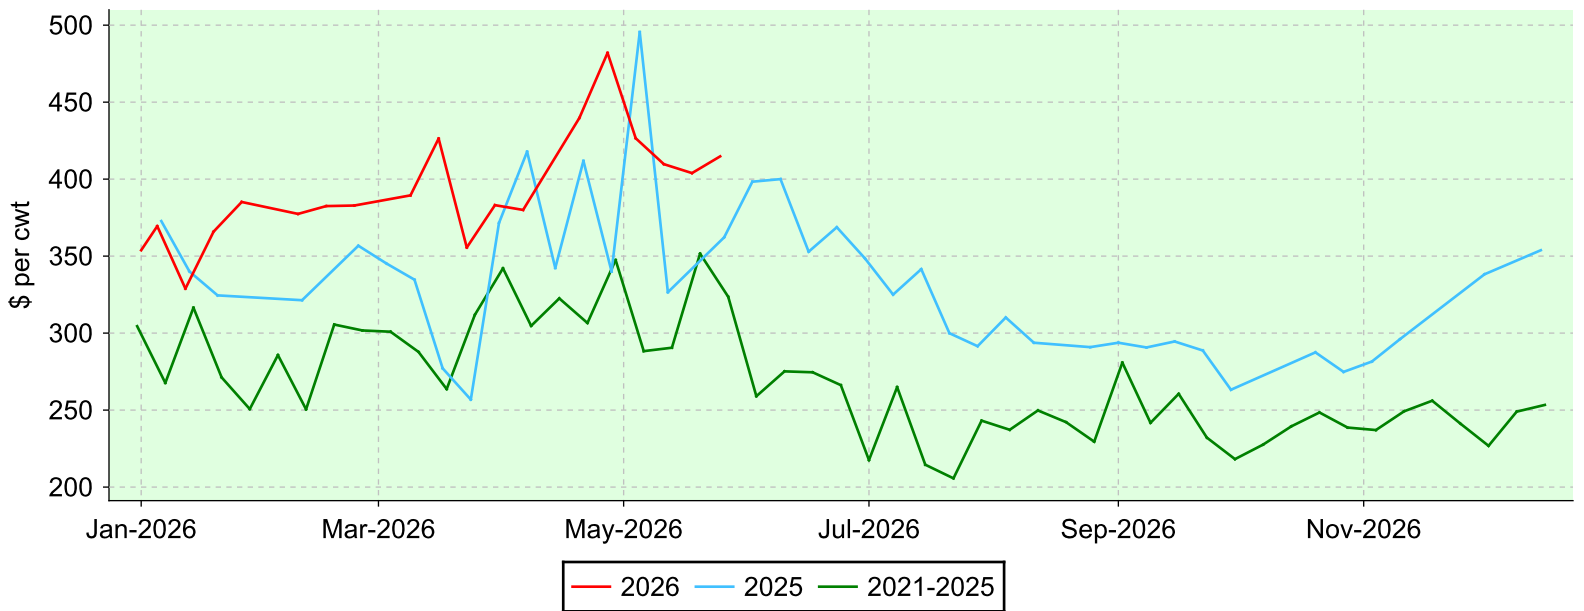

Lambs 110 lbs. and over

Ontario Stockyards Inc., Monday sales.

Average Price

Volume